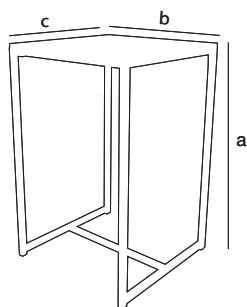

Kubo Smart

Powder-coated steel stackable party table with tabletop

Dimensions

a 110 cm
b 70 cm
c 70 cm

Frame

- ✓ Steel 1,2 mm
- ✓ Tubesize
 - Legs 30x30 mm
 - Top tube 30x30 mm

Features

- ✓ Stackable

Colours

white

black

Tabletops

Chipboard

- ✓ Material Melamine faced chipboard 18 mm
- ✓ Dimensions 700x700x18 mm
- ✓ Colour

white

black

Hardcore

✓ Material laminated hardcore compact: outdoor use

✓ Dimensions 700x700x12 mm

✓ Colour

white

black

Trolley

✓ Material Hammerscale grey coating

✓ Dimensions 127 x 89 x 128 cm

- ✓ Features
- Stores 10 tables
 - Fitted with vulcanised wheels, 125 mm dia
 - 2 braked swing-wheels + 2 fixed wheels
 - 3 functions: transportation - storage - protection