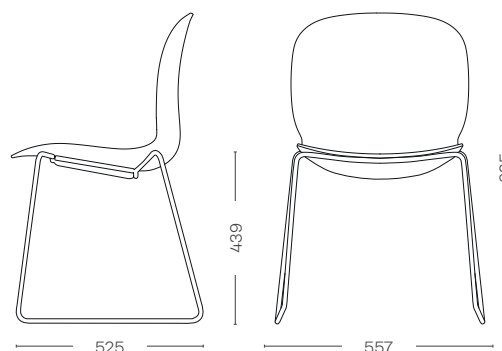

Model

1. **6060** RBM Noor polypropylene chair on steel sledbase
   6065 RBM Noor 3D veneer chair on steel sledbase
   Oak, Oak dark stained

Upholsteries are available on seat (S), seat/back (SB) for model 6060 and 6065. Fully upholstered (F) for 6060.

Product specification

- 6-8 mm polypropylene (PP) or 6.7 mm 3D veneer shells
- Weight: 6.5 kg model 6060, 6.2 kg model 6065
- 12 mm steel sledbase
- Stackable up to 10 chairs – 5 chairs with armrests
- Tested in accordance with EN 16139, GS and Möbelfakta (Sweden)
- GREENGUARD (model 6060)
- Environmental Product Declaration (EPD)

Accessories/options

- Dark stained oak 3D veneer shell for 6065, 6065S, 6065SB
- Table suspension for RBM Noor on RBM Eminent table

1. **4107** RBM Noor armrests in matching colours to frame, pair
   99000005 Row connection device
   125183 Felt glides
   149201 Chair trolley for up to 10 chairs

S = standard collection (colours/fabrics) – delivery time from factory within 15 working days

E = extended collection (colours/fabrics) – delivery time from factory within 30 working days

See RBM price list for further details

RBM by Flokk

flokk.com