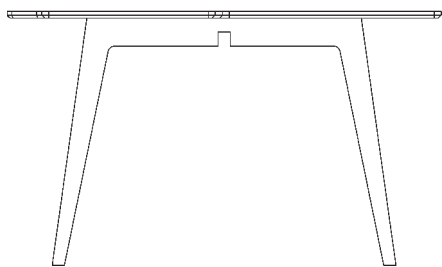

Wooden leg colours

-  Rose (E)
-  Forest (E)
-  Oak (S)
-  Dark stained Oak (S)
-  White stained Oak (E)

RBM Twisted Little Star – a playful table with many qualities. Like a jigsaw puzzle, several tables can be connected in order to create a larger unit.

Designed to bring people closer together and build relationships.

Design by Bare Møbler;
Ørjan Djonne and Marius Sveen

Bringing life to rooms

Model **Size**

5680 125 x 125 cm

Product specification/options

- Legs in solid oak. Optional leg colours: Dark or white stained, Oak, Rose or Forest (additional price)
- Height 73.2 cm
- Levelling feet on 2 legs
- Tested in accordance with EN 15372