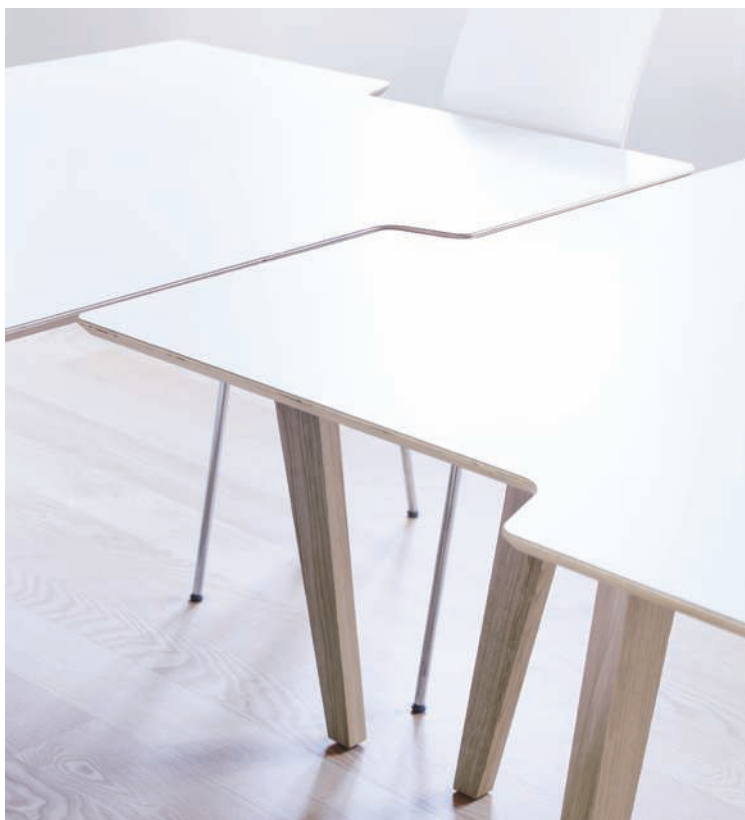

Product specification/options

- Legs in solid oak. Optional leg colours: Dark or white stained, Oak, Rose or Forest (additional price)
- Height 73.2 cm
- Levelling feet on 2 legs
- Tested in accordance with EN 15372

S = standard collection – delivery time from factory within 15 working days

E = extended collection – delivery time from factory within 27 working days

See RBM price list for further details