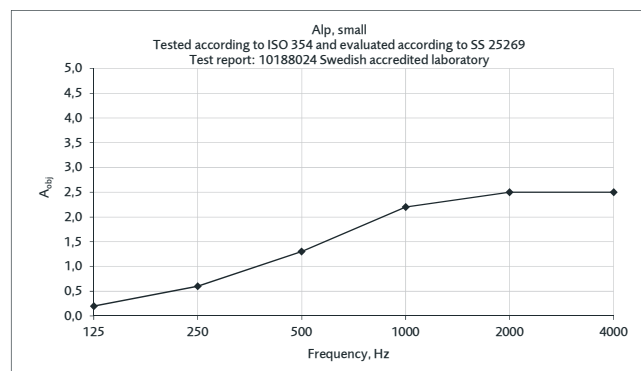

Alp

Floor screen

Design: Tim Alpen

CERTIFICATES

Acoustics: Measurements made in accordance with ISO 354:2003. Evaluation made according to standards for individual objects SS 25269:2013 (Report 10171560.01, Date 2013-01-30, WSP Akustik, laboratory accredited by Swedac)

Möbelfakta: The product has been declared and approved in accordance with the criteria for floor screens in Möbelfakta ver. 2015-05-01. Reg. No: 0220160120. Valid until 2021-01-14.

Glimakra of Sweden AB is certified according to ISO 9001:2015 and ISO 14001:2015.

SPECIFICATION TEXT

E.g: Glimakra Alp Medium, 1180 x 1450 x 390 mm.
Fabric Blazer CUZ28.
Acoustics evaluated according to SS 25269.
Meet the criteria of Möbelfakta.

Equivalent absorption area per object (m²S/object)