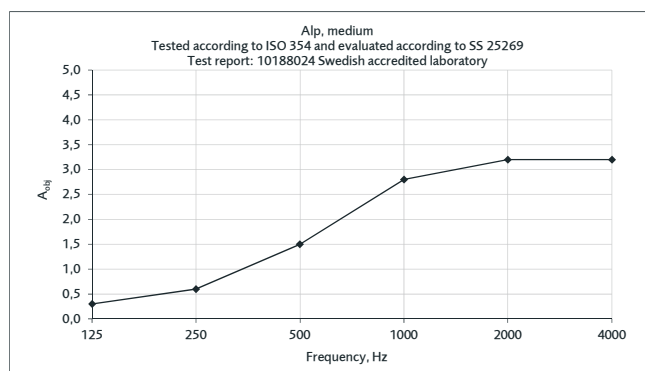

Equivalent absorption area per object (m²S/object)