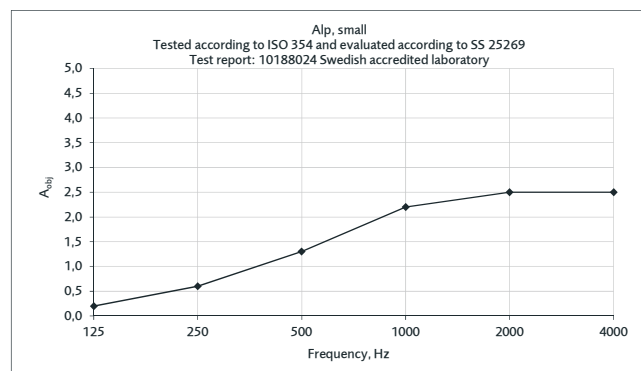

Alp

Floor screen

Design: Tim Alpen

CERTIFICATES

Acoustics: Measurements made in accordance with ISO 354:2003. Evaluation made according to standards for individual objects SS 25269:2013 (Report 10171560.01, Date 2013-01-30, WSP Akustik, laboratory accredited by Swedac)

Möbelfakta: The product has been declared and approved in accordance with the criteria for floor screens in Möbelfakta ver. 2015-05-01. Reg. No: 0220160120. Valid until 2021-01-14.

Glimakra of Sweden AB is certified according to ISO 9001:2015 and ISO 14001:2015.

SPECIFICATION TEXT

E.g: Glimakra Alp Medium, 1180 x 1450 x 390 mm.
Fabric Blazer CUZ28.
Acoustics evaluated according to SS 25269.
Meet the criteria of Möbelfakta.

Equivalent absorption area per object (m²S/object)