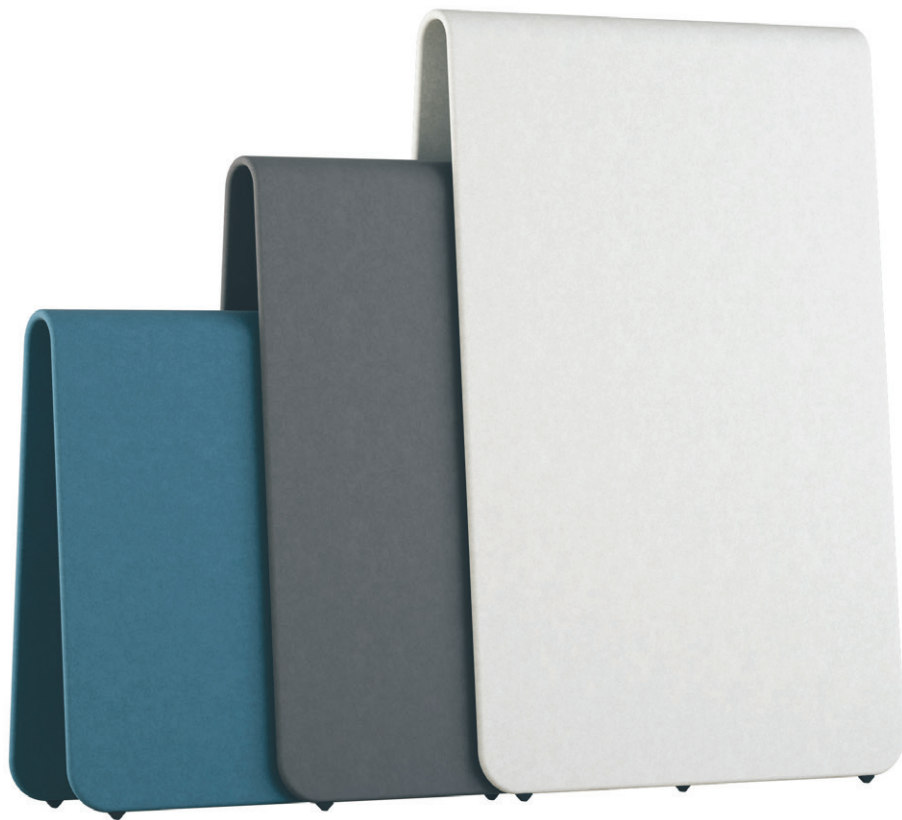

PRODUCT SHEET / 2018 04 10

Alp

Floor screen

Design: Tim Alpen

Alp

Floor screen

Design: Tim Alpen

Alp floor screens consist of a thin curved flat surface that associates with a bent paper or a sheet hung over a washing line. The empty space inside the screen allows you to shove screens in other sizes together like a Matrjoszka. This allows you to control how much shielding and sound absorption you need.

DIMENSIONS

Thickness: 25 mm

Weight: 23 / 30 / 36 kg

DESCRIPTION

Three sizes optimised to fit each other.

Body: 15 mm sound absorbing polyether glued on the outsides of two 6 mm sound reducing MDF board (Nordic Ecolabel) with a 22 mm wooden frame.

Frame: The body is surrounded by a metal tube profile Ø22 x 1.5 mm.

Upholstery: Upholstered with fabric on both sides. The outer fabric draped over the metal tube and upholstered on the inside. The nails are covered with a decorative piping cord.

OPTIONS .

Writingboard: 650 x 950 mm, writing laminate, single or double.

Pen holder: Fixed mounting, for 5 pens.

Eraser: Attached with magnet.

Alp

Floor screen

Design: Tim Alpen

CERTIFICATES