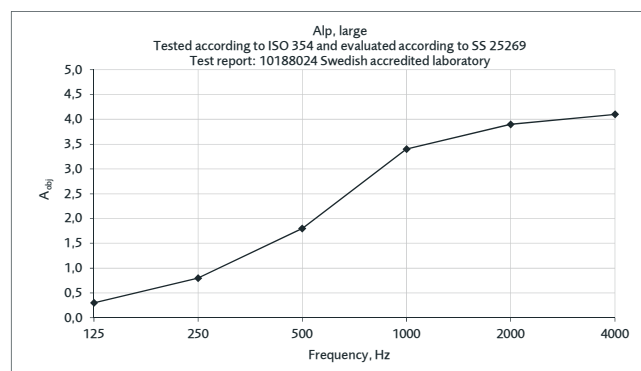

Equivalent absorption area per object (m²S/object)