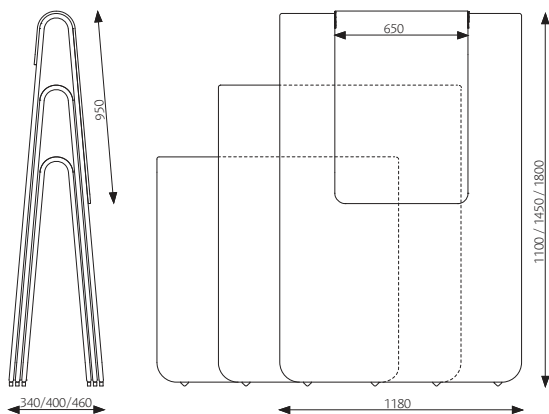

### DIMENSIONS

Thickness: 25 mm

Weight: 23 / 30 / 36 kg

### DESCRIPTION

Three sizes optimised to fit each other.

Body: 15 mm sound absorbing polyether glued on the outsides of two 6 mm sound reducing MDF board (Nordic Ecolabel) with a 22 mm wooden frame.

Frame: The body is surrounded by a metal tube profile Ø22 x 1.5 mm.

### OPTIONS .

Writingboard: 650 x 950 mm, writing laminate, single or double.

Pen holder: Fixed mounting, for 5 pens.

Eraser: Attached with magnet.