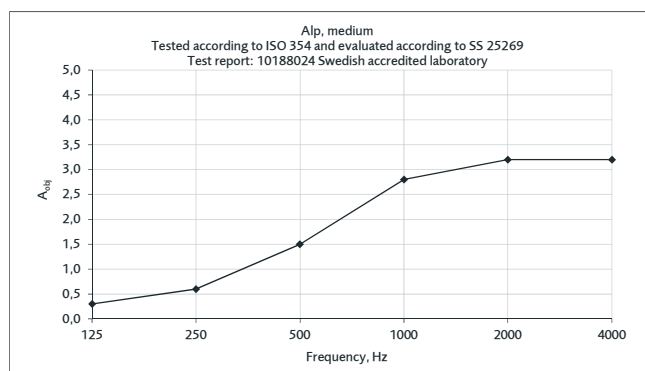

Equivalent absorption area per object (m²S/object)