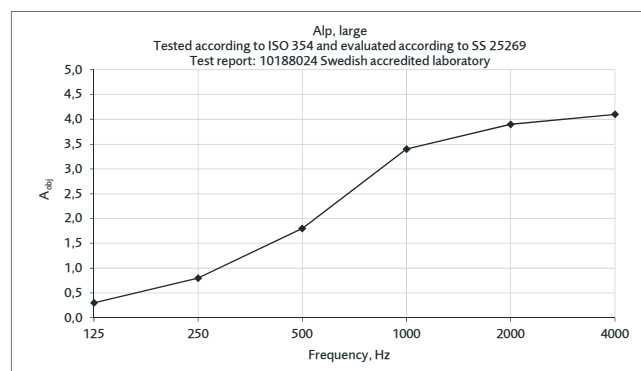

### CERTIFICATES

Acoustics: Measurements made in accordance with ISO 354:2003. Evaluation made according to standards for individual objects SS 25269:2013 (Report 10171560.01, Date 2013-01-30, WSP Akustik, laboratory accredited by Swedac)

### SPECIFICATION TEXT

E.g: Glimakra Alp Medium, 1180 x 1450 x 390 mm.  
Fabric Blazer CUZ28.  
Acoustics evaluated according to SS 25269.  
Meet the criteria of Möbelfakta.

Equivalent absorption area per object (m<sup>2</sup>S/object)

Equivalent absorption area per object (m<sup>2</sup>S/object)

Equivalent absorption area per object (m<sup>2</sup>S/object)