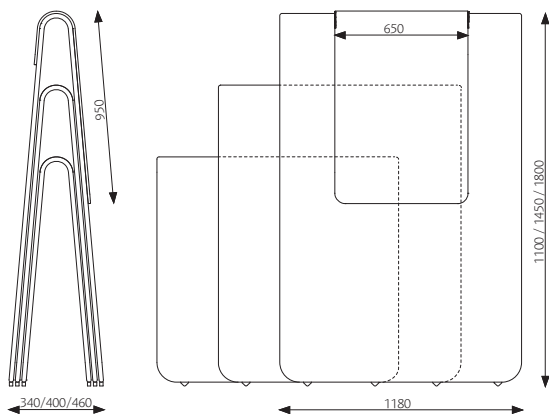

PRODUCT SHEET / 2018 04 10

Alp

Floor screen

Design: Tim Alpen

Alp

Floor screen

Design: Tim Alpen

Alp floor screens consist of a thin curved flat surface that associates with a bent paper or a sheet hung over a washing line. The empty space inside the screen allows you to shove screens in other sizes together like a Matrjoszka. This allows you to control how much shielding and sound absorption you need.

DIMENSIONS

Thickness: 25 mm

Weight: 23 / 30 / 36 kg

DESCRIPTION

Three sizes optimised to fit each other.

Body: 15 mm sound absorbing polyether glued on the outsides of two 6 mm sound reducing MDF board (Nordic Ecolabel) with a 22 mm wooden frame.

Frame: The body is surrounded by a metal tube profile Ø22 x 1.5 mm.

Upholstery: Upholstered with fabric on both sides. The outer fabric draped over the metal tube and upholstered on the inside. The nails are covered with a decorative piping cord.

OPTIONS .

Writingboard: 650 x 950 mm, writing laminate, single or double.

Pen holder: Fixed mounting, for 5 pens.

Eraser: Attached with magnet.

Alp

Floor screen

Design: Tim Alpen

CERTIFICATES