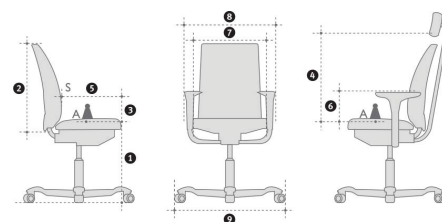

- Aluminium 36%, Steel 35%, Plastics 26%, Various 2%, Textiles: 1%, PVC 0%.
- Total weight of product 21,1 kg (Packaging not included).
- Share of recyclable material: 90%.

MODELS AND MEASUREMENTS

Physical measurements HÅG Inspiration	9221	9231	9273
Seat height, measured with 64 kg load 150mm lift* [1]	408-518	408-518	385-520
Seat height, measured with 64 kg load 200mm lift [1]	569-642	569-642	N/A
Height of backpads (mm) [2]	780	1060	780
Height of foremost supportpoint on backpads (mm) [3]	165-255	165-255	165-255
Height of foremost supportpoint on headrests [4]	N/A	660-770	N/A
Seat depth (mm) [5]	395-480	395-480	440
Height armrests (mm) [6]	200-300	200-300	N/A
Seat width (mm) [7]	455	455	455
Chair width (mm) [8]	670	670	600-680 (740) ¹
Footbase diameter (mm) [9]	740	740	650
Weight (kg)	20 kg	21.5 kg	13.0 ¹⁾ kg

Measurements in mm. Measured with 64 kg load. Where a chair is adjustable, minimum and maximum measurements are listed.

Tilt range is 7° forwards and 18° backwards from a neutral position 3° to the rear for models: 9221 and 9231

Tilt range is 4° forwards and 13° backwards from a neutral position 4° to the rear for model: 9273

Please note that these measurements are not absolute. They may vary slightly from chair to chair.

* According to EN1335 Class A

¹⁾ Measured with armrests

A: Mid-point of chair, loaded with 64 kg

S: Foremost point of back, reference point for measurement of back support adjustment

CONFIGURATION OPTIONS

- The chair's back, covered in a transparent textile, is available in Space (dark, Gabriel) and Lumina (K&R).
- The chair's seat can be upholstered with Antigo Soft leather or in worsted wool (fabrics) Note and Shimmer.