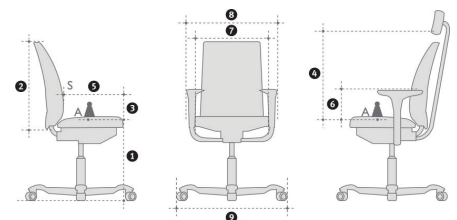

- Aluminium 36%, Steel 35%, Plastics 26%, Various 2%, Textiles: 1%, PVC 0%.
- Total weight of product 21,1 kg (Packaging not included).
- Share of recyclable material: 90%.

MODELS AND MEASUREMENTS

Physical measurements HÅG Inspiration	9221	9231	9273
Seat height, measured with 64 kg load 150mm lift* [1]	408-518	408-518	385-520
Seat height, measured with 64 kg load 200mm lift [1]	569-642	569-642	N/A
Height of backpads (mm) [2]	780	1060	780
Height of foremost supportpoint on backpads (mm) [3]	165-255	165-255	165-255
Height of foremost supportpoint on headrests [4]	N/A	660-770	N/A
Seat depth (mm) [5]	395-480	395-480	440
Height armrests (mm) [6]	200-300	200-300	N/A
Seat width (mm) [7]	455	455	455
Chair width (mm) [8]	670	670	600-680 (740) ¹
Footbase diameter (mm) [9]	740	740	650
Weight (kg)	20 kg	21.5 kg	13.0 ¹⁾ kg

Measurements in mm. Measured with 64 kg load. Where a chair is adjustable, minimum and maximum measurements are listed.

Tilt range is 7° forwards and 18° backwards from a neutral position 3° to the rear for models: 9221 and 9231

Tilt range is 4° forwards and 13° backwards from a neutral position 4° to the rear for model: 9273

Please note that these measurements are not absolute. They may vary slightly from chair to chair.

* According to EN1335 Class A

¹⁾ Measured with armrests

A: Mid-point of chair, loaded with 64 kg

S: Foremost point of back, reference point for measurement of back support adjustment

CONFIGURATION OPTIONS

- The chair's back, covered in a transparent textile, is available in Space (dark, Gabriel) and Lumina (K&R).
- The chair's seat can be upholstered with Antigo Soft leather or in worsted wool (fabrics) Note and Shimmer.