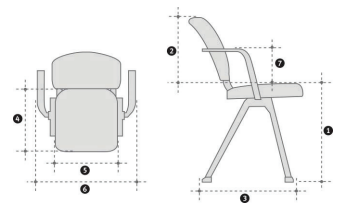

Materials specifications for HÅG Conventio Wing 9811:

- Plastics 68%, Aluminium 18%, Steel 11%, Various 3%, PVC 0%
- Total weight of product 5,4 kg
- Share of recyclable material: 100%

MODELS AND MEASUREMENTS

Physical measurements HÅG Conventio Wing	9811	9821	9831	9812	9822	9832
Seat height, measured with 64 kg load [1]	430	430	430	375-515	380-520	380-520
Back height (mm) [2]	380	380	380	380	380	380
Diam. footbase (mm) [3]	-	-	-	635	635	635
Seat depth (mm) [4]	420	420	420	420	420	420
Seat width (mm) [5]	430	430	430	430	430	430
Chair width (mm) [6]	500*	500*	500*	465* (635) ¹⁾	465* (635) ¹⁾	465* (635) ¹⁾
Armrests (mm) [7]	245	245	245	245	245	245
Weight (kg)	4.4 kg*	4.6 kg*	4.8 kg*	6.8 kg*	7.0 kg*	7.2 kg*
Tilt range: Neutral	-5°	-5°	-5°	-5°	-5°	-5°
Tilt range: Forwards	12°	12°	12°	12°	12°	12°
Tilt range: Backwards	11°	11°	11°	11°	11°	11°

All measurements in mm. Where a chair is adjustable, minimum and maximum measurements are listed.

¹⁾ Max. diagonal diameter

* Measurements without armrests

Please note that the measurements are not absolute. They may vary slightly from chair to chair.