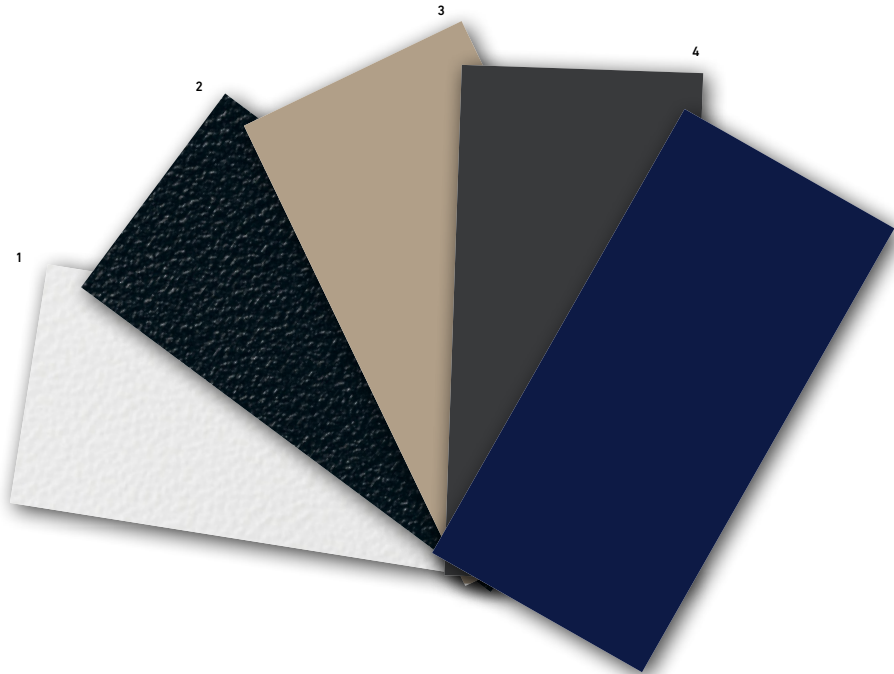

COOPER

colours

Colourcodes

1	White			
2	Black			
3	Sand			
4	Antracite			
5	Dark blue			

CASALA PLASTICS & MELAMINE

CASALA PLASTICS & MELAMINE

The colours in this publication may differ to the original product. We recommend requesting a product sample.
Sample service and further information: WWW.CASALA.COM/SAMPLES