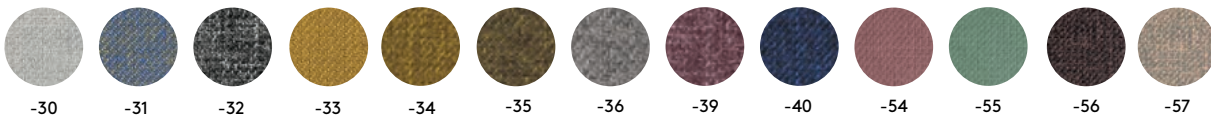

UPHOLSTERY - MOST COMMON

BLAZER Stock colours:

SNOW WHITE

BLAZER Non-stock colours - longer delivery time.

SALSA

XTREME CS

DOX Stock colours:

NB The colours stated in the price list may differ slightly to the actual fabric colour. To get physical fabric samples, please contact us. See each product page for compatible textiles and price range.