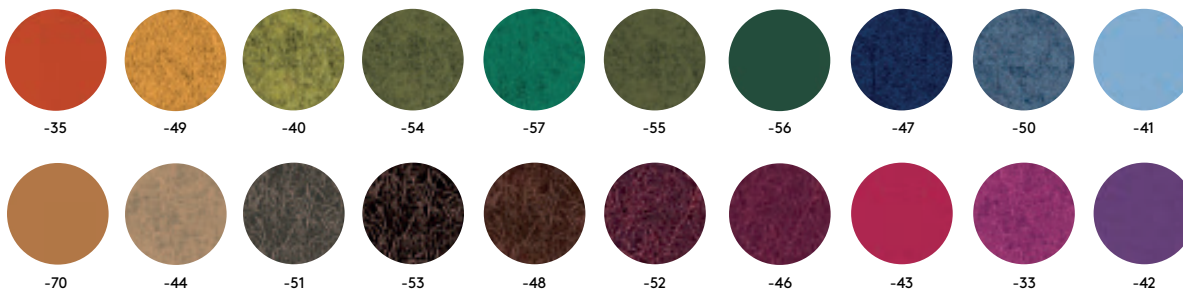

UPHOLSTERY - MOST COMMON

BLAZER Stock colours:

SNOW WHITE

BLAZER Non-stock colours - longer delivery time.

SALSA

XTREME CS

DOX Stock colours:

NB The colours stated in the price list may differ slightly to the actual fabric colour. To get physical fabric samples, please contact us. See each product page for compatible textiles and price range.

UPHOLSTERY - MOST COMMON

AIR FELT Stock colours:

AIR FELT Non-stock colours - longer delivery time.

Minimum quantity: AIRFLAKE XL in 5-pack, other AIR-Products in 10-pack.

SOUNDFELT:

ALUMI FELT:

NB The colours stated in the price list may differ slightly to the actual fabric colour. To get physical fabric samples, please contact us. See each product page for compatible textiles and price range.

Most of the textiles in the list below are eco-labelled with Möbelfakta or Ecolabel and some are extra wide matching wide floor screens with dimensions over 1200 mm. (See below colour symbol for guidance).