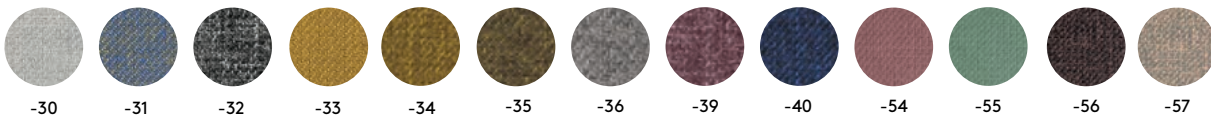

UPHOLSTERY - MOST COMMON

BLAZER Stock colours:

SNOW WHITE

BLAZER Non-stock colours - longer delivery time.

SALSA

XTREME CS

DOX Stock colours:

NB The colours stated in the price list may differ slightly to the actual fabric colour. To get physical fabric samples, please contact us. See each product page for compatible textiles and price range.

UPHOLSTERY - MOST COMMON

AIR FELT Stock colours:

AIR FELT Non-stock colours - longer delivery time.

Minimum quantity: AIRFLAKE XL in 5-pack, other AIR-Products in 10-pack.

SOUNDFELT:

ALUMI FELT:

NB The colours stated in the price list may differ slightly to the actual fabric colour. To get physical fabric samples, please contact us. See each product page for compatible textiles and price range.

Most of the textiles in the list below are eco-labelled with Möbelfakta or Ecolabel and some are extra wide matching wide floor screens with dimensions over 1200 mm. (See below colour symbol for guidance).