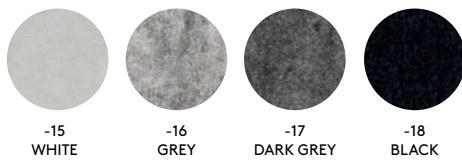

UPHOLSTERY - MOST COMMON

BLAZER Stock colours:

SNOW WHITE

BLAZER Non-stock colours - longer delivery time.

SALSA

XTREME CS

DOX Stock colours:

NB The colours stated in the price list may differ slightly to the actual fabric colour. To get physical fabric samples, please contact us. See each product page for compatible textiles and price range.

UPHOLSTERY - MOST COMMON

AIR FELT Stock colours:

AIR FELT Non-stock colours - longer delivery time.

Minimum quantity: AIRFLAKE XL in 5-pack, other AIR-Products in 10-pack.

SOUNDFELT:

ALUMI FELT:

NB The colours stated in the price list may differ slightly to the actual fabric colour. To get physical fabric samples, please contact us. See each product page for compatible textiles and price range.

Most of the textiles in the list below are eco-labelled with Möbelfakta or Ecolabel and some are extra wide matching wide floor screens with dimensions over 1200 mm. (See below colour symbol for guidance).