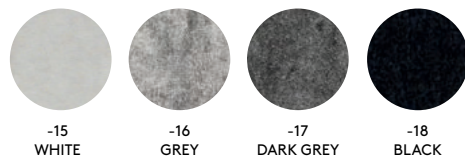

## DOX Stock colours:

*NB The colours stated in the price list may differ slightly to the actual fabric colour. To get physical fabric samples, please contact us. See each product page for compatible textiles and price range.*

## AIR FELT Stock colours:

## AIR FELT Non-stock colours - longer delivery time.

Minimum quantity: AIRFLAKE XL in 5-pack, other AIR-Products in 10-pack.

## ALUMI FELT:

*NB The colours stated in the price list may differ slightly to the actual fabric colour. To get physical fabric samples, please contact us. See each product page for compatible textiles and price range.*