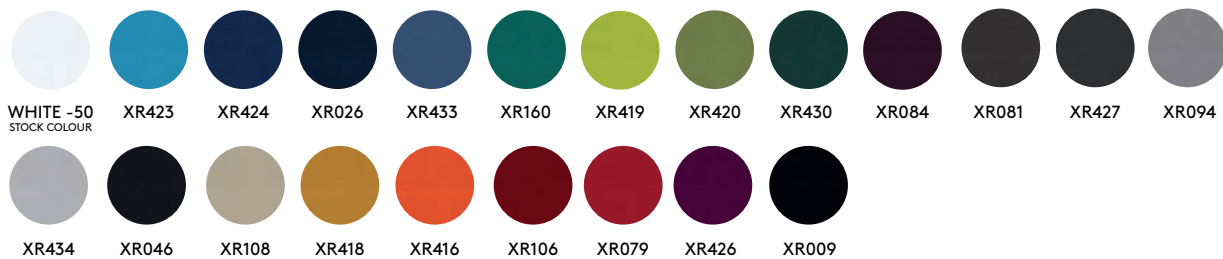

## BLAZER Stock colours:

## SNOW WHITE

## BLAZER Non-stock colours - longer delivery time.

## DOX Stock colours:

*NB The colours stated in the price list may differ slightly to the actual fabric colour. To get physical fabric samples, please contact us. See each product page for compatible textiles and price range.*