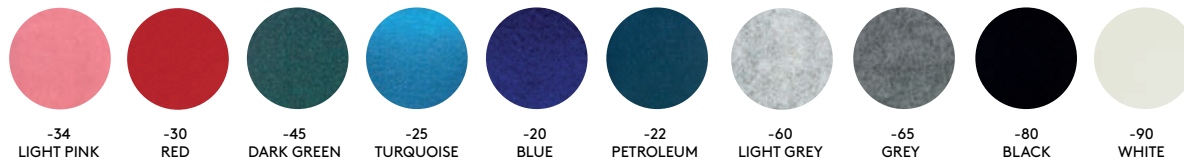

UPHOLSTERY - MOST COMMON

AIR FELT Stock colours: