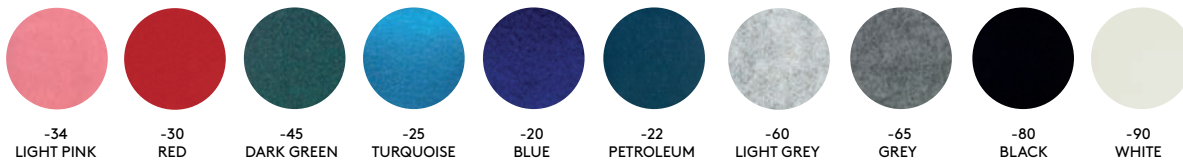

UPHOLSTERY - MOST COMMON

BLAZER Stock colours:

SNOW WHITE

BLAZER Non-stock colours - longer delivery time.

SALSA

XTREME CS

DOX Stock colours:

NB The colours stated in the price list may differ slightly to the actual fabric colour. To get physical fabric samples, please contact us. See each product page for compatible textiles and price range.

UPHOLSTERY - MOST COMMON

AIR FELT Stock colours:

AIR FELT Non-stock colours - longer delivery time.

Minimum quantity: AIRFLAKE XL in 5-pack, other AIR-Products in 10-pack.

SOUNDFELT:

ALUMI FELT:

NB The colours stated in the price list may differ slightly to the actual fabric colour. To get physical fabric samples, please contact us. See each product page for compatible textiles and price range.

Most of the textiles in the list below are eco-labelled with Möbelfakta or Ecolabel and some are extra wide matching wide floor screens with dimensions over 1200 mm. (See below colour symbol for guidance).