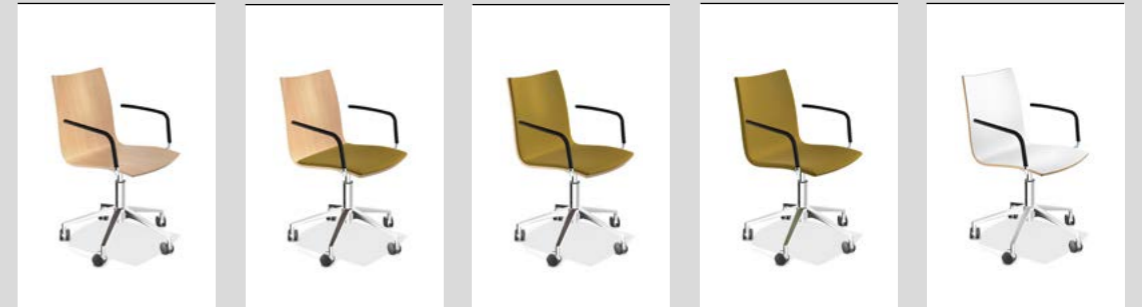

shell natural beech shell natural beech, padded seat shell natural beech, padded upholstery fully upholstered shell CPL