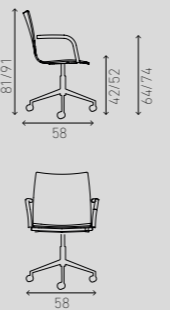

VARIATIONS

ONYX III

stackable up to 12 chairs

With armrests

3440/00 6.6 KG 2441/00 7.1 KG 2442/00 7.4 KG 2443/00 7.1KG 2444/00 6.6 KG

shell natural beech shell natural beech, padded seat shell natural beech, padded upholstery fully upholstered shell CPL

3440/10 6.9 KG 2441/10 7.4 KG 2442/10 7.7 KG 2443/10 7.4 KG 2444/10 6.9 KG

shell natural beech shell natural beech, padded seat shell natural beech, padded upholstery fully upholstered shell CPL

ONYX III

stackable up to 12 chairs

With armrests

3430/00 6.6 KG 2431/00 6.9 KG 2432/00 7.1 KG 2433/00 6.9 KG

shell plastic shell plastic, padded seat shell plastic, padded upholstery fully upholstered

3430/10 6.9 KG 2431/10 7.2 KG 2432/10 7.4 KG 2433/10 7.2 KG

shell plastic shell plastic, padded seat shell plastic, padded upholstery fully upholstered

VARIATIONS

ONYX IV

With armrests

3540/00 9.7 KG 2541/00 10.2 KG 2542/00 10.5 KG 2543/00 10.2 KG 2544/00 9.7 KG

shell natural beech shell natural beech, padded seat shell natural beech, padded upholstery fully upholstered shell CPL

3540/10 10 KG 2541/10 10.5 KG 2542/10 10.8 KG 2543/10 10.5 KG 2544/10 10 KG

shell natural beech shell natural beech, padded seat shell natural beech, padded upholstery fully upholstered shell CPL

ONYX IV

With armrests

3530/00 9.6 KG 2531/00 9.9 KG 2532/00 10.1 KG 2533/00 9.9 KG

shell plastic shell plastic, padded seat shell plastic, padded upholstery fully upholstered

3530/10 9.9 KG 2531/10 10.2 KG 2532/10 10.4 KG 2533/10 10.2 KG

shell plastic shell plastic, padded seat shell plastic, padded upholstery fully upholstered