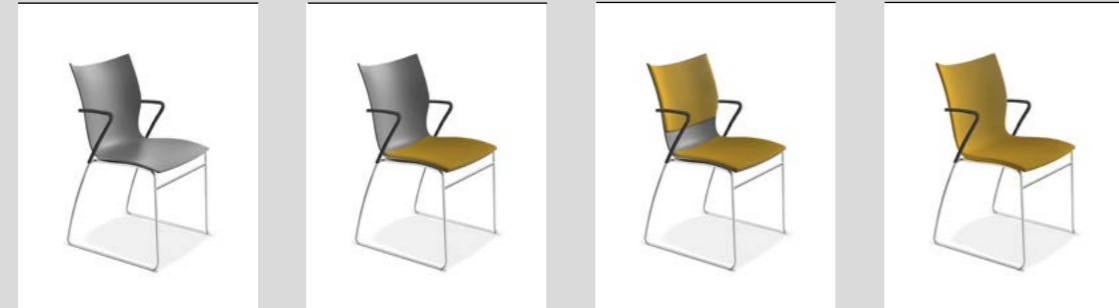

ONYX I

stackable up to 6 chairs

3230/00 8.1 KG 2231/00 8.4 KG 2232/00 8.6 KG 2233/00 8.4 KG

shell plastic shell plastic, padded seat shell plastic, padded upholstery fully upholstered

With armrests

3230/10 8.4 KG 2231/10 8.7 KG 2232/10 8.9 KG 2233/10 8.7 KG