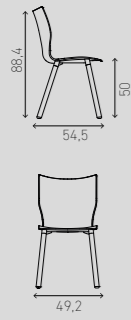

With armrests

3530/00 9.6 KG 2531/00 9.9 KG 2532/00 10.1 KG 2533/00 9.9 KG

shell plastic shell plastic, padded seat shell plastic, padded upholstery fully upholstered

3530/10 9.9 KG 2531/10 10.2 KG 2532/10 10.4 KG 2533/10 10.2 KG

shell plastic shell plastic, padded seat shell plastic, padded upholstery fully upholstered

VARIATIONS

ONYX V

sizes in cm

3630/00 9.7 KG	2631/00 10.2 KG	2632/00 10.5 KG	2633/00 10.5 KG
shell plastic	shell plastic, padded seat	shell plastic, padded upholstery	fully upholstered