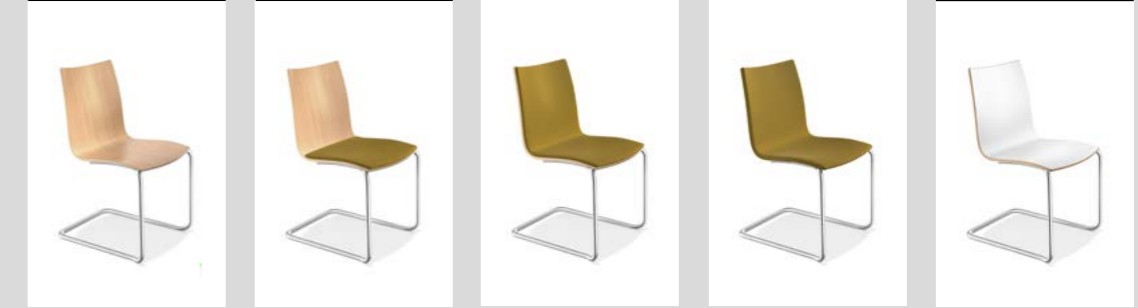

shell plastic shell plastic, padded seat shell plastic, padded upholstery fully upholstered

VARIATIONS

ONYX II

With armrests

3340/00 8.7 KG 2341/00 9.2 KG 2342/00 9.5 KG 2343/00 9.2 KG 2344/00 8.7 KG

shell natural beech shell natural beech, padded seat shell natural beech, padded upholstery fully upholstered shell CPL