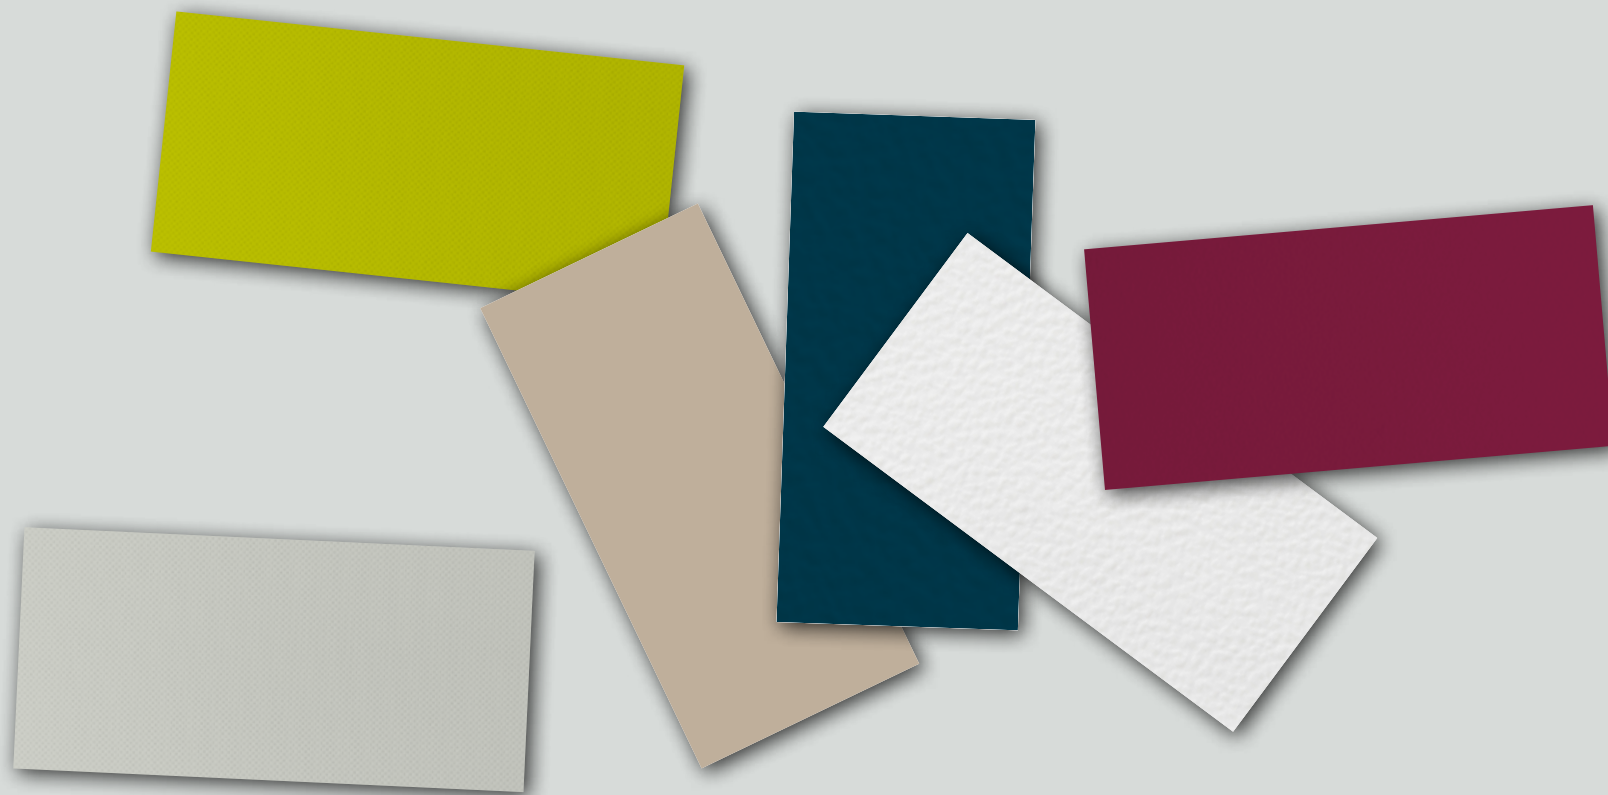

PLASTICS & MELAMINE

COLLECTION

casala®