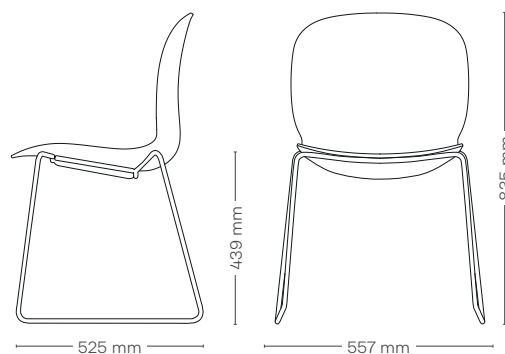

Model

6060 RBM Noor chair with polypropylene shell on steel sledgebase

6065 RBM Noor with 3D veneer shell (Oak or dark stained Oak) on steel sledgebase

Upholsteries are available on seat (S), seat/back (SB) for model 6060 and 6065. Fully upholstered (F) (selected fabrics) for 6060.

Product specification

- 6-8 mm polypropylene (PP) or 6.7 mm 3D veneer shells
- Weight: 6.5 kg model 6060, 6.2 kg model 6065
- Ø 12 mm steel sledgebase
- Stackable up to 10 chairs – 5 chairs with armrests
- Tested in accordance with EN 16139, GS, BIFMA (USA), AFRDI 151 Rated Load (Australia) and Möbelfakta (Sweden)
- GREENGUARD Gold certified
- Environmental Product Declaration (EPD)
  Model 6060: 19.4 kg CO₂, model 6065: 13.4 kg CO₂

Accessories/options

- Dark stained oak 3D veneer shell for 6065, 6065S, 6065SB
- Table suspension for RBM Noor on RBM Eminent table

4107 RBM Noor armrests in matching colours to frame, pair

99000005 Row connection device

125183 Felt glides

149285 Chair trolley for up to 10 chairs

S = standard collection (colours/fabrics) – delivery time from factory within 15 working days

E = extended collection (colours/fabrics) – delivery time from factory within 30 working days

See RBM price list for further details

RBM by Flokk

flokk.com