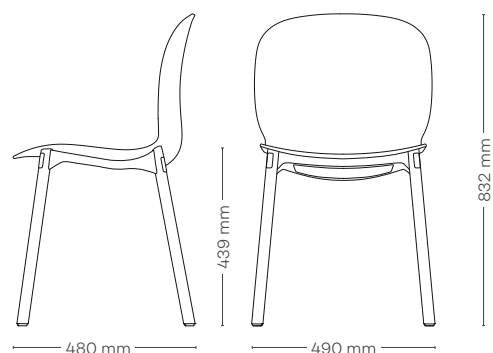

Model

6080 RBM Noor chair with polypropylene shell with wooden legs in natural stained ash, white- or dark stained ash. Seat frame in black painted aluminium as standard

6085 RBM Noor with 3D veneer shell (Oak or dark stained Oak) and wooden legs. Seat frame in black painted aluminium as standard

Upholsteries are available on seat (S), seat/back (SB) for model 6080 and 6085. Fully upholstered (F) (selected fabrics) for 6080.

Product specification

- 6-8 mm polypropylene (PP) or 6.7 mm 3D veneer shells
- Weight: 5.4 kg model 6080, 4.6 kg model 6085
- Seat frame in black painted aluminium as standard (Polished aluminium optional)
- Wooden legs: natural stained ash (White- or dark stained as optional)
- Not stackable
- Tested in accordance with EN 16139, GS, BIFMA (USA) and Möbelfakta (Sweden)
- GREENGUARD Gold certified
- Environmental Product Declaration (EPD)
  Model 6080: 16.7 kg CO₂, model 6085: 10.7 kg CO₂

Accessories/options

- Dark stained oak 3D veneer shell for: 6085, 6085S, 6085SB
- Seat frame in polished aluminium
- White- or dark stained wooden legs

31051-01 Felt glides, black

S = standard collection (colours/fabrics) – delivery time from factory within 15 working days

E = extended collection (colours/fabrics) – delivery time from factory within 30 working days

See RBM price list for further details

RBM by Flokk

flokk.com