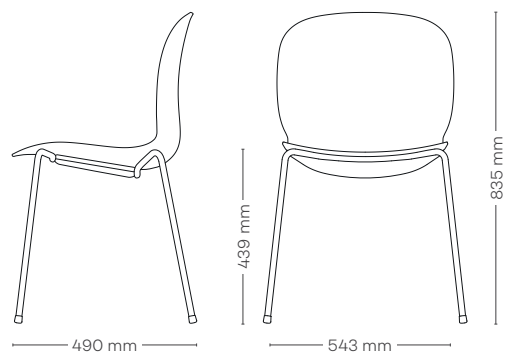

Model

6050 RBM Noor chair with polypropylene shell on 4 leg tubular steel base

6055 RBM Noor with 3D veneer shell (Oak or dark stained Oak) on 4 leg tubular steel base

Upholsteries are available on seat (S), seat/back (SB) for model 6050 and 6055. Fully upholstered (F) (selected fabrics) for 6050.

Product specification

- 6-8 mm polypropylene (PP) or 6.7 mm 3D veneer shell, in various colours
- Weight: 5.7 kg (model 6050), 4.7 kg (model 6055)
- 4 leg tubular steel frame (16 x 2 mm) in various colours
- Stackable up to 10 chairs (unupholstered models)
  - 5 chairs with armrests
- Tested in accordance with EN 16139, EN 1729 (model 6050), BIFMA (USA) and Möbelfakta (Sweden)
- GREENGUARD Gold certified
- Environmental Product Declaration (EPD)
  - Model 6050: 16.3 kg CO₂, model 6055: 10.3 kg CO₂

Accessories/options

- Dark stained oak 3D veneer shell for: 6055, 6055S, 6055SB
- Table suspension for RBM Noor on RBM Eminent table

4107 RBM Noor armrests in matching colours to frame, pair

99000005 RBM Row connection device

31049-02 Felt glides, grey

31049-01 Felt glides, black

149285 Chair trolley for up to 10 chairs

S = standard collection (colours/fabrics) – delivery time from factory within 15 working days

E = extended collection (colours/fabrics) – delivery time from factory within 30 working days

See RBM price list for further details

RBM by Flokk

flokk.com