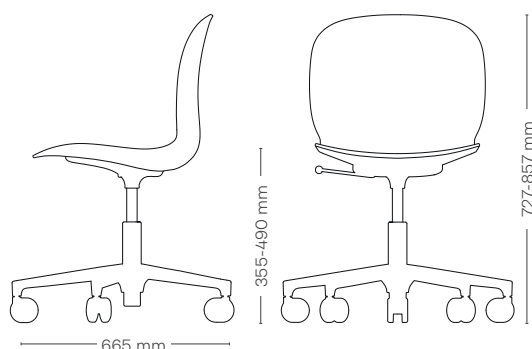

Model

- **6070** RBM Noor Up chair with polypropylene shell on black painted seat mechanism. Footbase in black aluminium (standard)
- **6075** RBM Noor Up with 3D veneer shell (Oak or dark stained Oak) on black painted aluminium seat mechanism. Footbase in black aluminium (standard)

Upholsteries are available on seat (S), seat/back (SB) for model 6070 and 6075. Fully upholstered (F) (selected fabrics) for 6070.

Product specification

- 6-8 mm polypropylene (PP) or 6.7 mm 3D veneer shell, in various colours
- Weight: 8 kg (model 6070), 7.6 kg (model 6075)
- Seat mechanism and footbase in black painted aluminium, optionally polished aluminium or white painted aluminium
- Standard gas lift 150 mm black painted, white painted for white footbase is optional
- Tested in accordance with EN 16139, GS, BIFMA (USA) and Möbelfakta (Sweden)
- GREENGUARD Gold certified
- Environmental Product Declaration (EPD)
  Model 6070: 31.9 kg CO₂, model 6075: 25.9 kg CO₂

Accessories/options

- Dark stained oak 3D veneer shell for 6075, 6075S, 6075SB
- Seat mechanism, gaslift and footbase in white aluminium
- Table suspension for RBM Noor on RBM Eminent table

- **4107** RBM Noor armrests in matching colours to frame, pair
- **125190** Castors Ø65 mm for soft floors, black
- **125182** Glides, 58 mm

S = standard collection (colours/fabrics) – delivery time from factory within 15 working days

E = extended collection (colours/fabrics) – delivery time from factory within 30 working days

See RBM price list for further details

RBM by Flokk

flokk.com