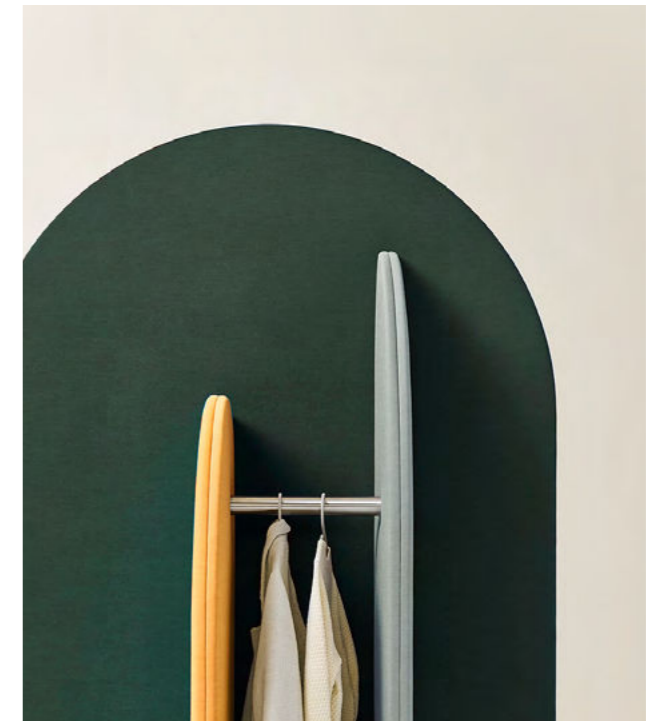

NL
De gestoffeerde wandpanelen zijn opgebouwd uit twee delen. Zodoende kunnen zijdes verschillend gestoffeerd worden. De panelen worden verbonden met een solide koppeling en gefixeerd op een zwarte houten plint.

DE
Die gepolsterten Wandpaneele bestehen aus zwei Teilen. Auf diese Weise können die Seiten unterschiedlich gepolstert werden. Die Paneele sind mit einer soliden Kupplung verbunden und auf einem schwarzen Holzsockel befestigt.

FR
Les panneaux se composent de deux parties, ce qui permet de tapisser les deux côtés dans des tissus différents. Les panneaux s'assemblent grâce à un solide système de liaison et sont disposés sur un socle en bois noir.