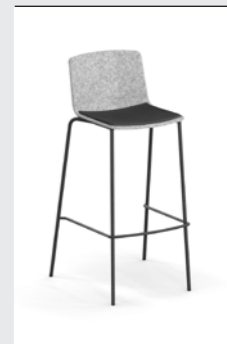

OMEGA III BARSTOOL

2946/06

shell recycled PET felt

2947/06

shell recycled PET felt, padded seat

2946/07

shell recycled PET felt

2947/07