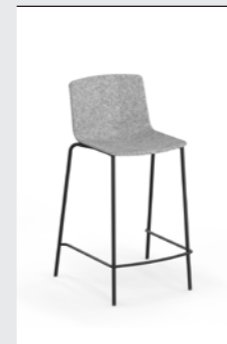

2946/06

shell recycled PET felt

2947/06