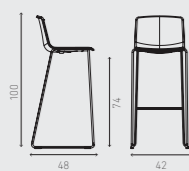

OMEGA I WITH ARMREST

2950/10

shell recycled PET felt

2951/10

shell recycled PET felt, padded seat

OMEGA I BARSTOOL

2936/06

shell recycled PET felt