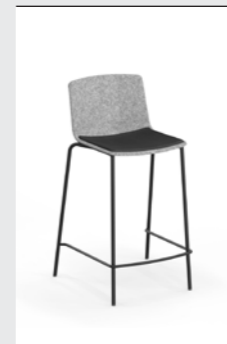

OMEGA III BARSTOOL

2946/06

shell recycled PET felt

2947/06

shell recycled PET felt, padded seat

2946/07

shell recycled PET felt

2947/07