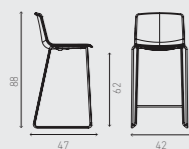

OMEGA I WITH ARMREST

2950/10

shell recycled PET felt

2951/10

shell recycled PET felt, padded seat

OMEGA I BARSTOOL

2936/06

shell recycled PET felt