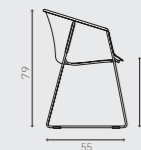

OMEGA I WITH ARMREST