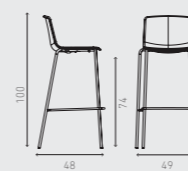

OMEGA III BARSTOOL