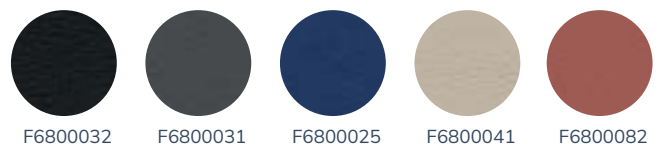

KUNSTLEER SIMILICUIR

SKAI EVIDA

Ca. 50 % hernieuwbare
grondstoffen, ca. 30 %
natuurlijke grondstoffen,
ca. 20 % op aardolie
gebaseerde grondstoffen
150.000 Martindale (invers)

Env. 50 % matières premières
renouvelables, env. 30 %
matières premières naturelles,
env. 20 % matières premières
à base de pétrole
150 000 Martindale (inverses)