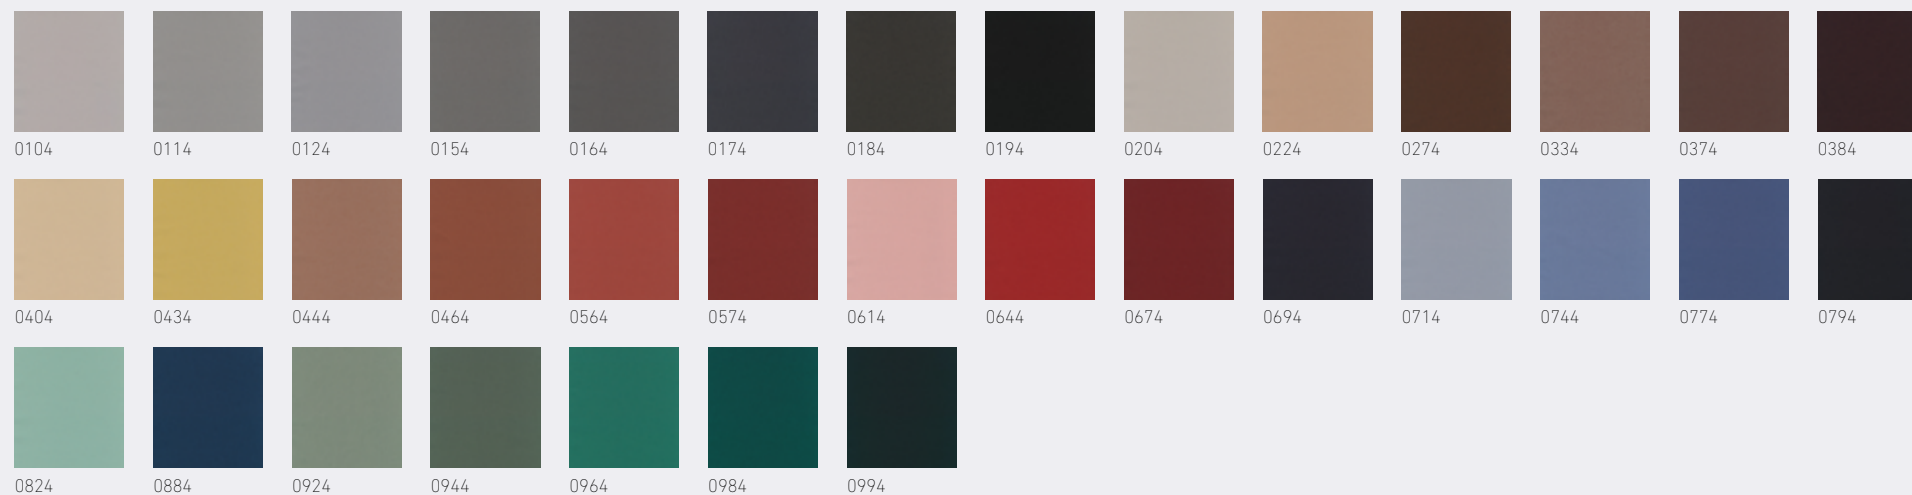

REFLECT

Fabric band 3

SPECIFICATIONS & SAMPLE SERVICE

The colours in this publication may differ to the original product.
We recommend requesting a product sample.
Sample service and further information: www.kvadrat.dk