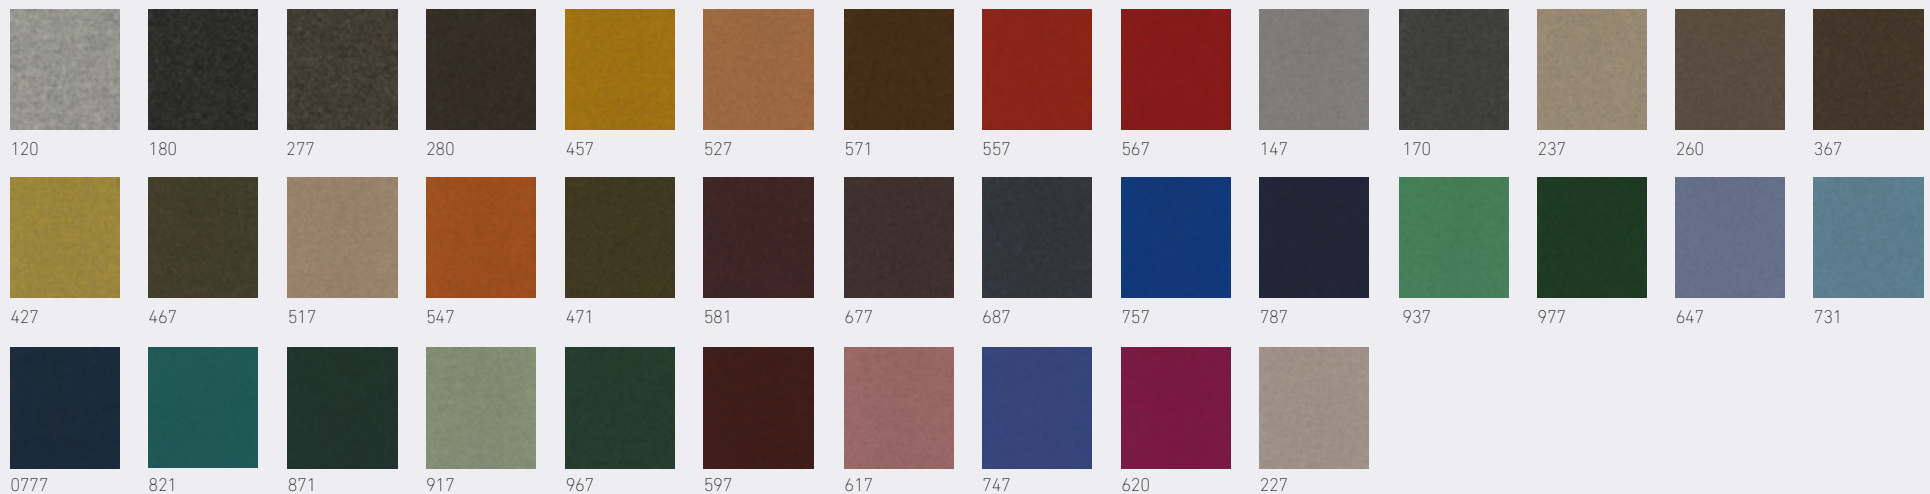

CANVAS 2

Fabric band 6

SPECIFICATIONS & SAMPLE SERVICE

The colours in this publication may differ to the original product.
We recommend requesting a product sample.
Sample service and further information: www.kvadrat.dk

DIVINA 3

Fabric band 6

SPECIFICATIONS & SAMPLE SERVICE

The colours in this publication may differ to the original product.
We recommend requesting a product sample.
Sample service and further information: www.kvadrat.dk

DIVINA MD

Fabric band 6

DIVINA MELANGE 3

Fabric band 6

SPECIFICATIONS & SAMPLE SERVICE

The colours in this publication may differ to the original product.
We recommend requesting a product sample.
Sample service and further information: www.kvadrat.dk