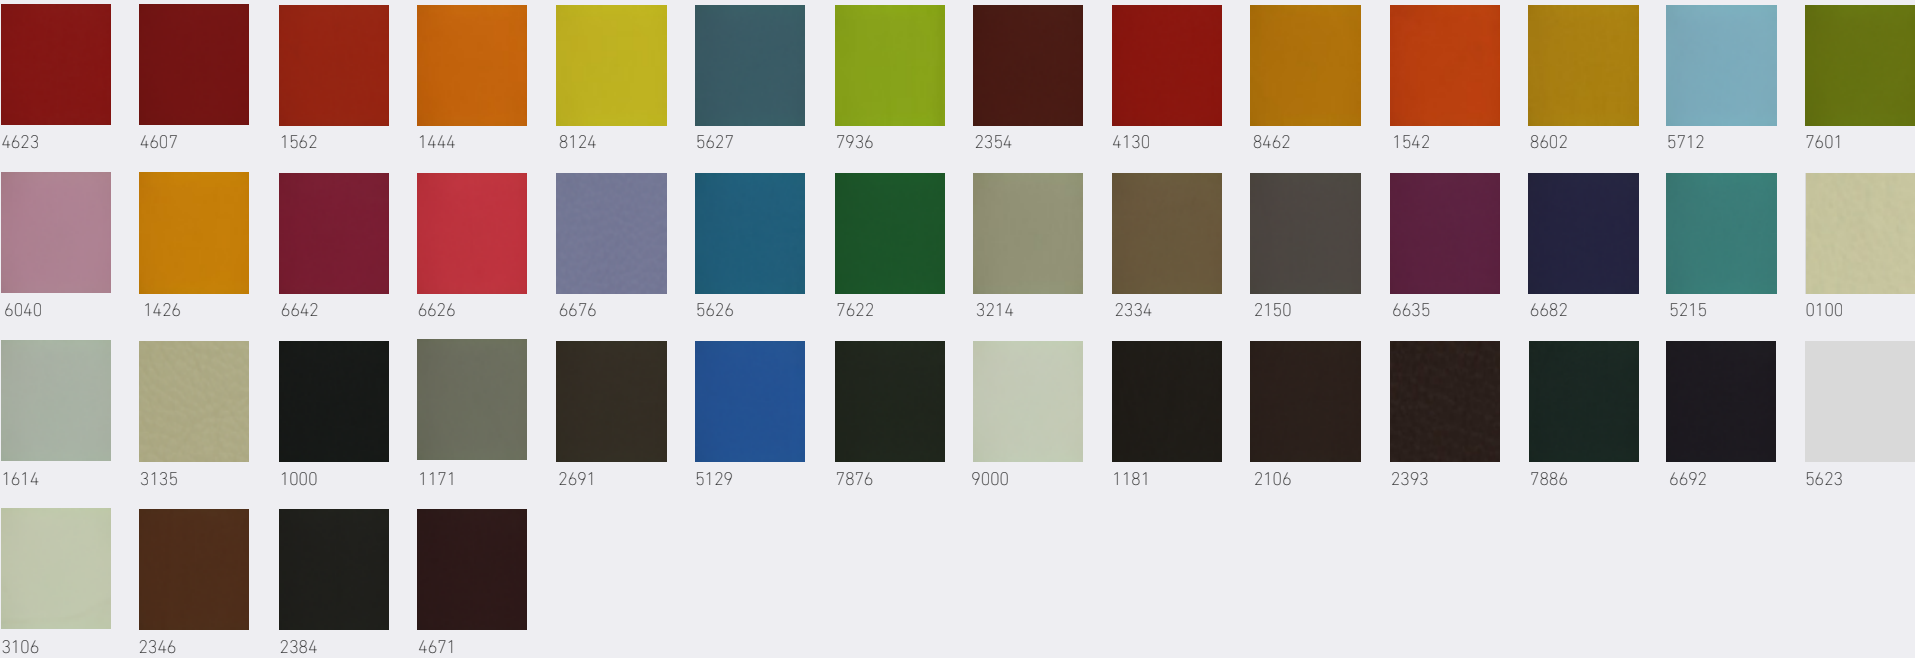

CANVAS 2

Fabric band 6

SPECIFICATIONS & SAMPLE SERVICE

The colours in this publication may differ to the original product.
We recommend requesting a product sample.
Sample service and further information: www.kvadrat.dk

DIVINA MD

Fabric band 6

DIVINA MELANGE 3

Fabric band 6

SPECIFICATIONS & SAMPLE SERVICE

The colours in this publication may differ to the original product.
We recommend requesting a product sample.
Sample service and further information: www.kvadrat.dk

HALLINGDAL 65

Fabric band 7

SPECIFICATIONS & SAMPLE SERVICE

The colours in this publication may differ to the original product.
We recommend requesting a product sample.
Sample service and further information: www.kvadrat.dk

LEATHER

Collection 1012

SPECIFICATIONS & SAMPLE SERVICE

The colours in this publication may differ to the original product.
We recommend requesting a product sample.
Sample service and further information: www.ohmannleather.com