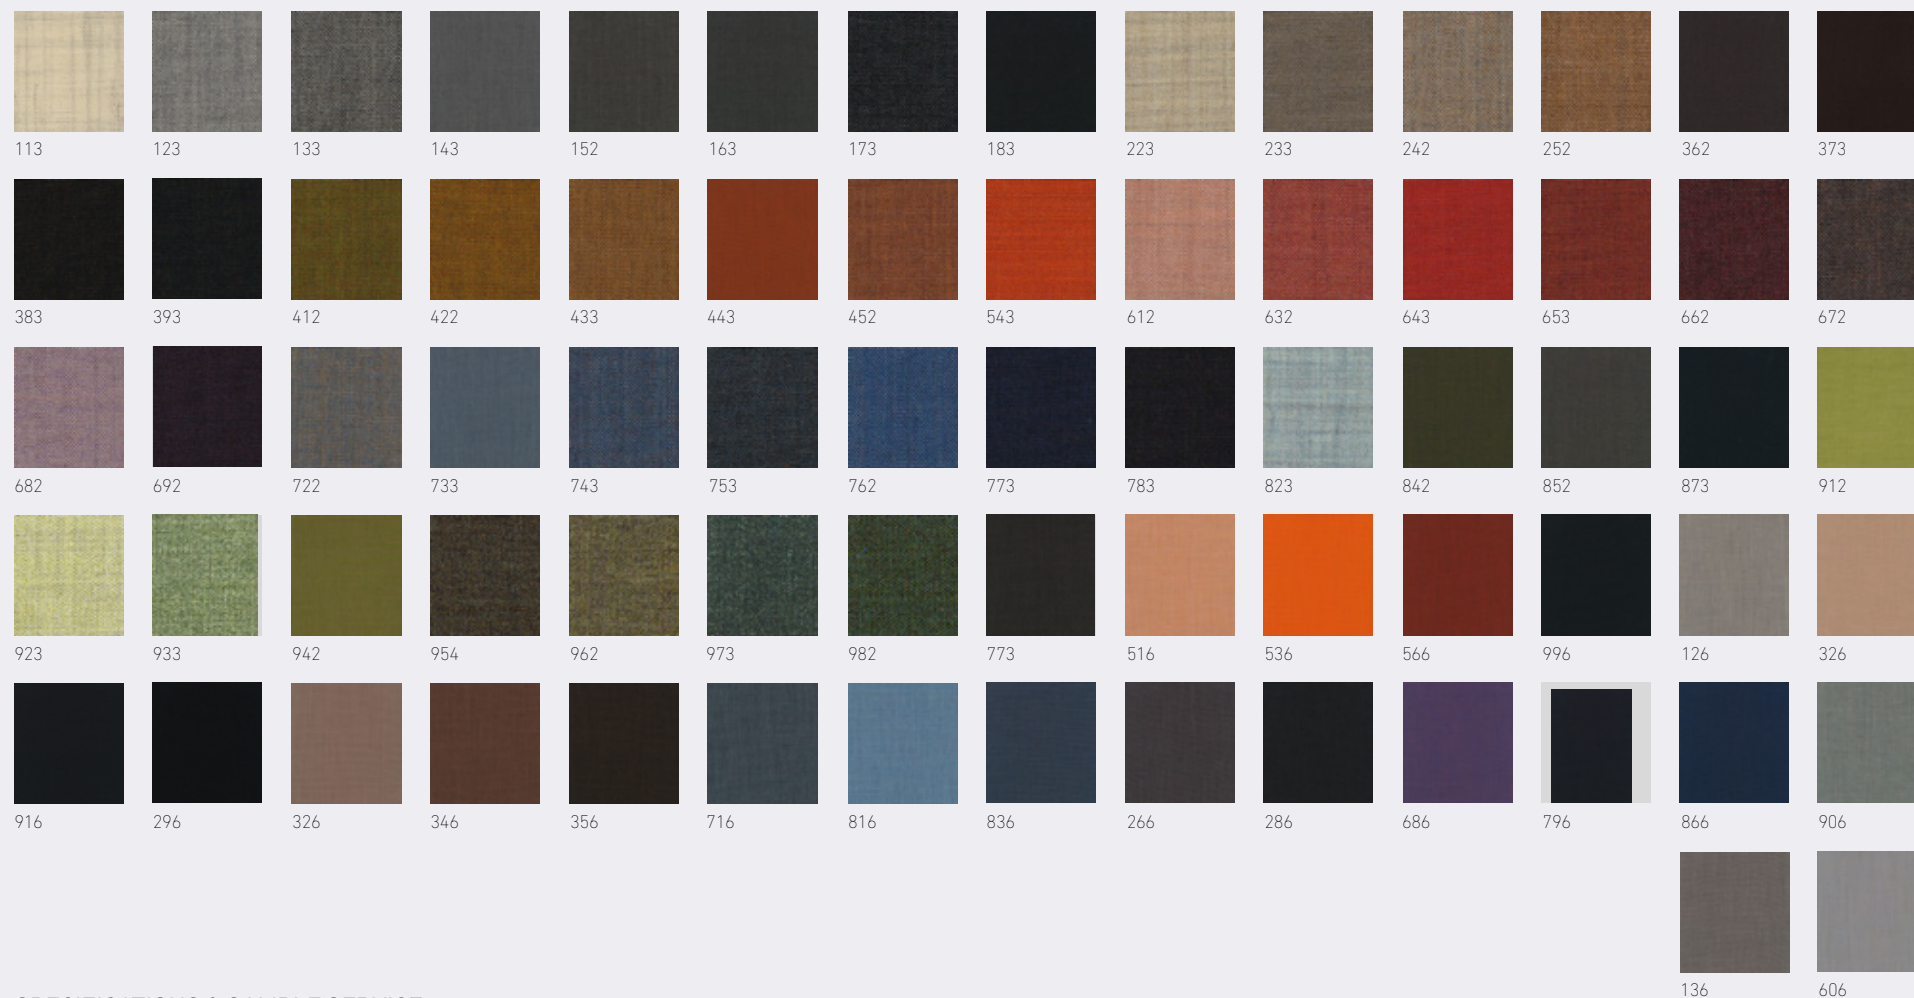

REMIX 3

Fabric band 4

SPECIFICATIONS & SAMPLE SERVICE

The colours in this publication may differ to the original product.
We recommend requesting a product sample.
Sample service and further information: www.kvadrat.dk