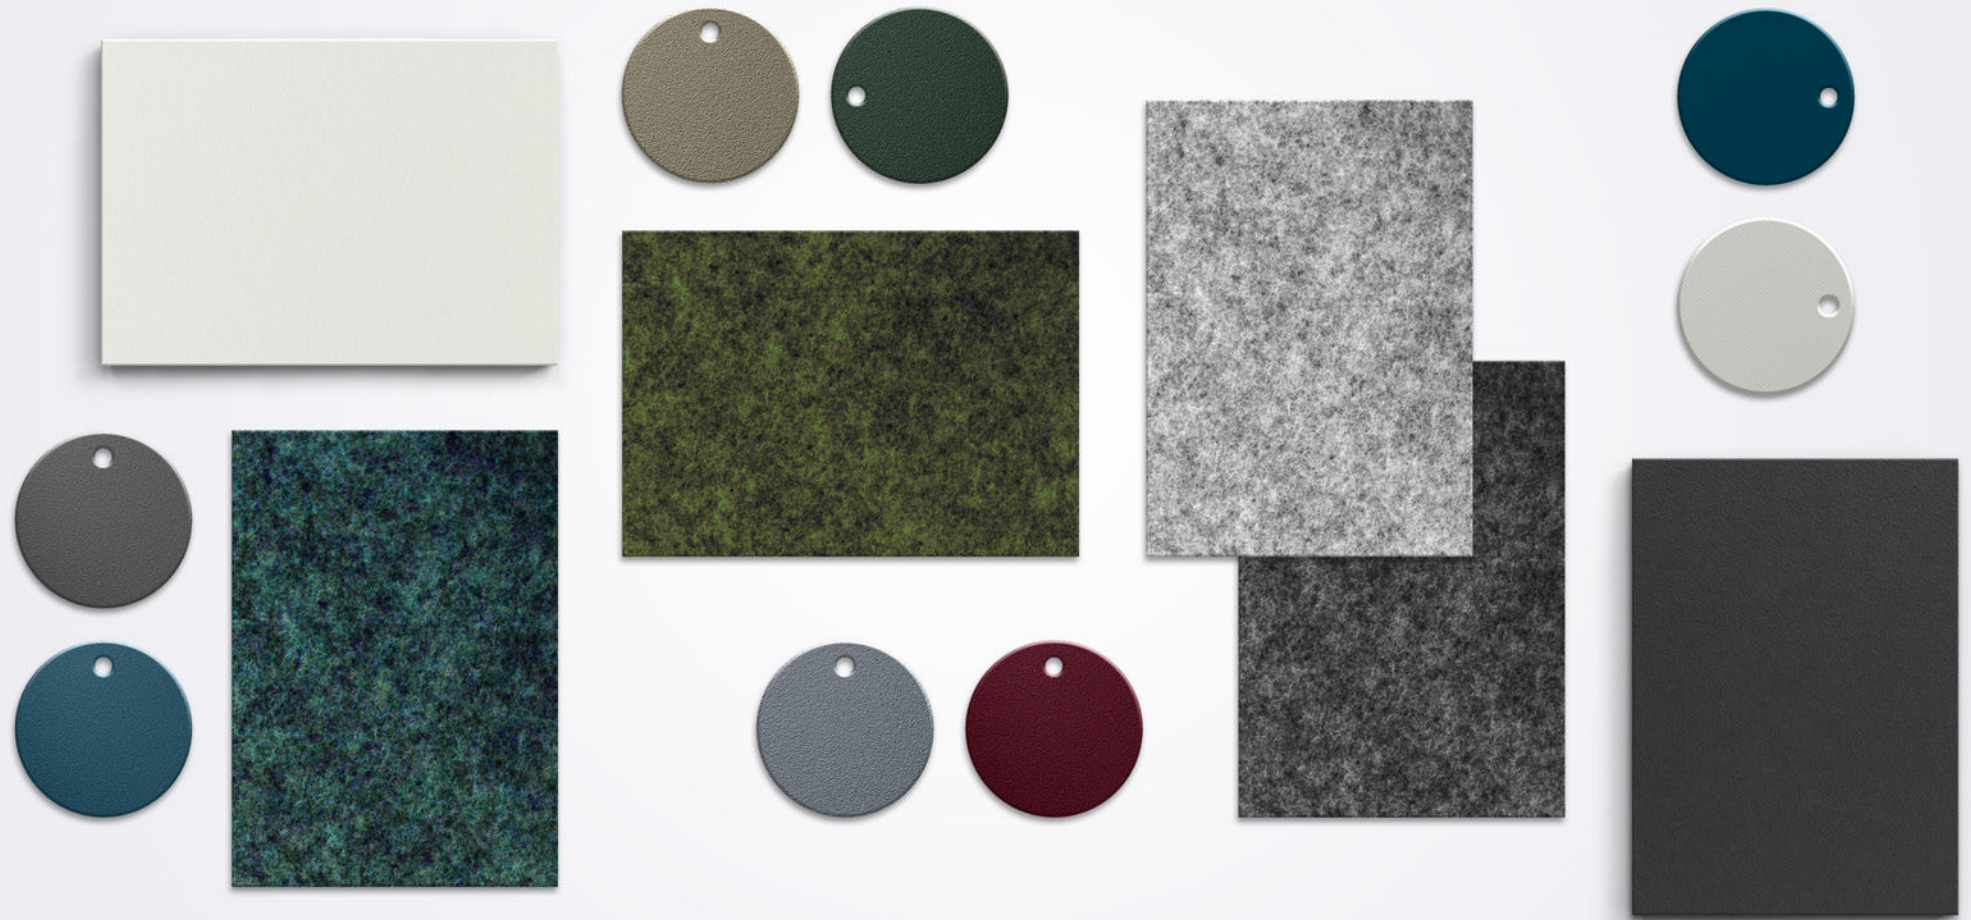

PLASTICS & FELT

COLLECTION

casala

Quality materials united for stylish interior concepts

Casala's materials and finishes combine a harmonious blend of colours and patterns ensuring they both complement and integrate effortlessly with each interior concept for professional and public spaces. In today's world, the choice of materials is not just about design and functionality, but also about the broader impact on our environment. Our materials contain a high percentage of recycled content and meet various standard certifications. We are continuously looking for innovative and sustainable materials and production techniques, while maintaining commitment to quality, sustainability and our philosophy "Design Linked to Functionality".

casala

FELT

OMEGA CHAIR

Anthracite
100% recycled PET

F01

Moss green
50% recycled PET

F05

Light grey
100% recycled PET

LYNX & ONYX PLASTICS

Light grey L07 White L02 Blue L04 Black L01

Beige L03 Fuchsia L05 Soft Petrol L10

SAMPLE SERVICE

The colours in this publication may differ to the original product. We recommend requesting a product sample.

Antracite

C4

Sand

C5

Black

C1

White

C2