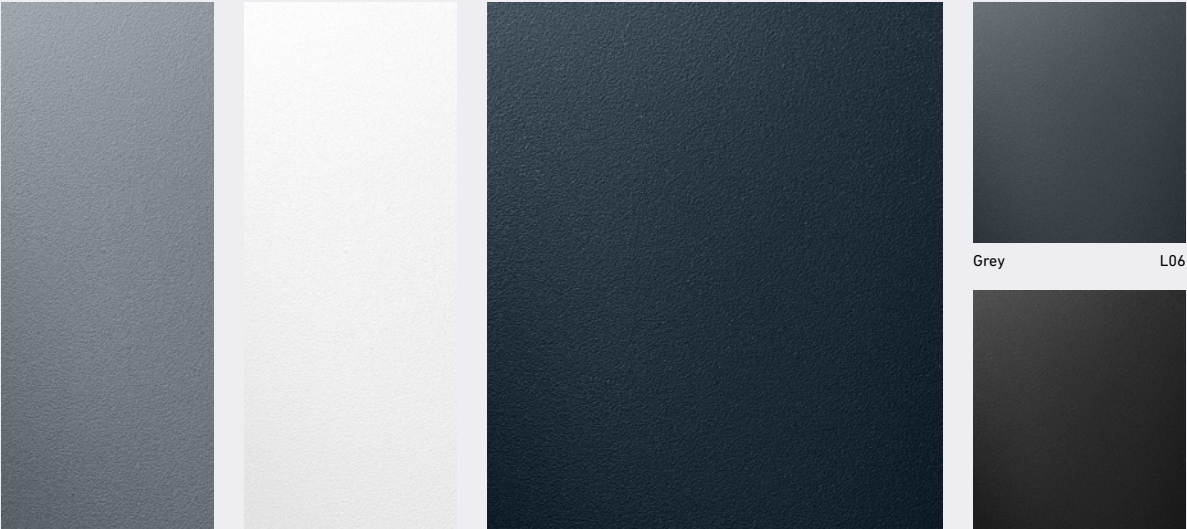

SAMPLE SERVICE

The colours in this publication may differ to the original product. We recommend requesting a product sample.

Sample service and further information:
www.casala.com/samples

COLOUR CODES

	PMS	NCS S	RAL	Sikkens	RGB	CMYK
Clear white	-	S 0500N	9003	-	255/255/255	0/0/0/0
Brick	7584C	-	-	D6.60.40	180/83/34	0/70/90/30
Tomato	7597C	S 0585-Y80R	-	-	238/45/43	0/96/93/0
Azur blue	7703C	-	-	R0.40.50	18/157/192	72/9/9/13
Sky blue	3041C	-	-	Q0.29.65	148/216/ 233	39/0/7/0
Apple green	368C	S 0580-G30Y	-	-	114/191/68	60/0/100/0
Lime green	381C	-	-	G9.56.76	196/216/46	28/0/100/0
Violet	525C	S 5040-R50B	-	-	87/50/117	64/84/0/32
Black	Pro. black	-	9005	-	24/24/26	74/68/64/78
Grey	424C	-	7012	-	97/106/108	63/49/49/18
Graphite	5467C	-	7016	-	28/50/56	60/30/30/80
Crème white	-	-	9001	-	242/238/230	4/4/8/0
Sand	413	-	7044	-	212/213/206	9/5/12/14
Petrol	3035	-	5020	-	14/61/79	95/62/46/44
Orange	166	-	2004	-	239/121/0	0/62/100/0

LYNX & ONYX PLASTICS

Light grey L07 White L02 Blue L04 Black L01

Beige L03 Fuchsia L05 Soft Petrol L10

SAMPLE SERVICE

The colours in this publication may differ to the original product. We recommend requesting a product sample.