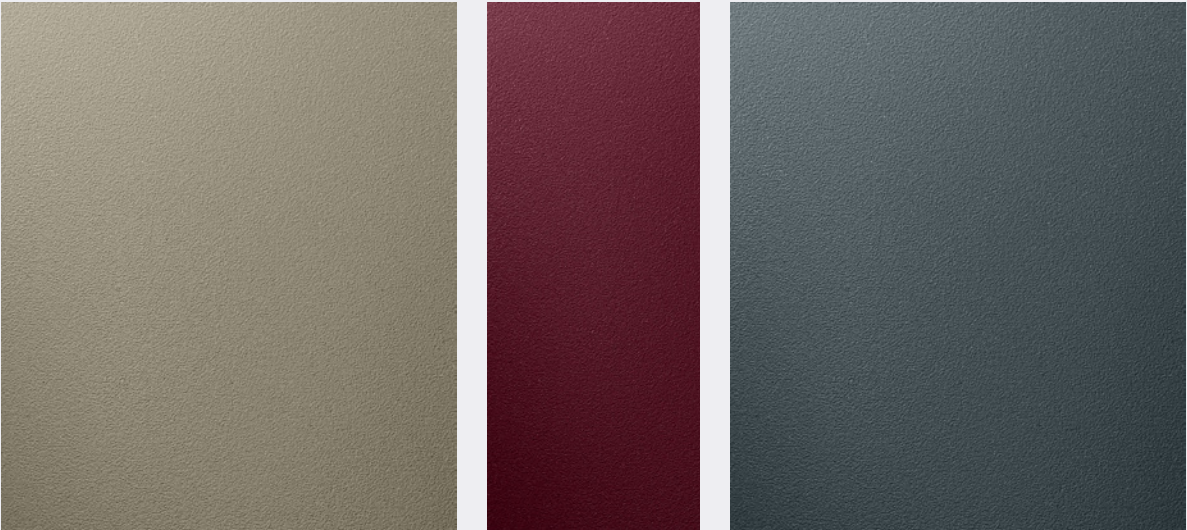

	PMS	NCS S	RAL	Sikkens	RGB	CMYK
Ocean Blue	-	-	-	-	0/61/86	100/67/42/37
Forest Green	-	-	-	-	55/73/58	77/52/72/46
Stone Grey	-	-	-	-	79/76/73	60/52/53/50
Lava Black	-	-	9005	-	29/29/27	0/0 /0/100

CIRCULAR COLOURS (100% RECYCLED HOUSEHOLD WASTE)

LYNX & ONYX PLASTICS

Light grey L07 White L02 Blue L04 Black L01

Beige L03 Fuchsia L05 Soft Petrol L10

SAMPLE SERVICE

The colours in this publication may differ to the original product. We recommend requesting a product sample.