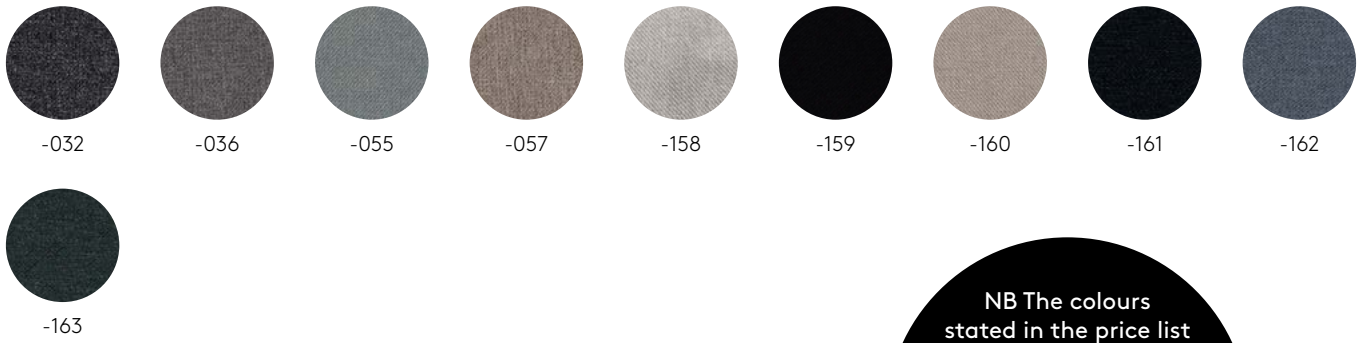

## Dox

NB The colours stated in the price list may differ slightly to the actual fabric colour. To get physical fabric samples, please contact us. See each product page for compatible textiles and price range.

**Focus Melange** Gabriel. Standard colours.

**Focus Melange** Gabriel. Non-standard colours — longer delivery time.

**Hampa**

**Marbela**

NB The colours stated in the price list may differ slightly to the actual fabric colour. To get physical fabric samples, please contact us. See each product page for compatible textiles and price range.

## Snow White

NB The colours stated in the price list may differ slightly to the actual fabric colour. To get physical fabric samples, please contact us. See each product page for compatible textiles and price range.