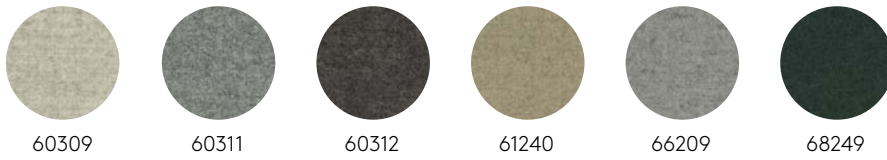

## Air Felt

## Dox

NB The colours stated in the price list may differ slightly to the actual fabric colour. To get physical fabric samples, please contact us. See each product page for compatible textiles and price range.

**Focus Melange** Gabriel. Standard colours.

**Focus Melange** Gabriel. Non-standard colours — longer delivery time.

**Hampa**

**Marbela**

NB The colours stated in the price list may differ slightly to the actual fabric colour. To get physical fabric samples, please contact us. See each product page for compatible textiles and price range.