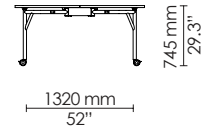

Without integrated electrification

EU: 2400 x 1600 mm  
US: 96" x 60"

With integrated electrification

EU: 2400 x 1600 mm  
US: 96" x 60"

Without integrated electrification

EU: 1500 x 1600 mm  
US: 60" x 60"

With integrated electrification

EU: 1500 x 1600 mm  
US: 60" x 60"

Without integrated electrification  
Unfolded

Folded

With integrated electrification  
Unfolded

Folded

\* Standard tabletop size; dimensions not converted

Without integrated electrification  
Unfolded

Folded

With integrated electrification  
Unfolded

Folded

\* Standard tabletop size; dimensions not converted