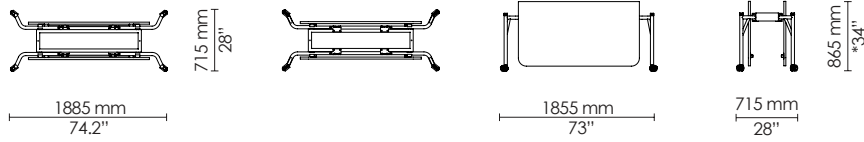

Without integrated electrification

EU: 2400 x 1600 mm  
US: 96" x 60"

With integrated electrification

EU: 2400 x 1600 mm  
US: 96" x 60"

Without integrated electrification

EU: 1500 x 1600 mm  
US: 60" x 60"

With integrated electrification

EU: 1500 x 1600 mm  
US: 60" x 60"

Without integrated electrification  
Unfolded

Folded

With integrated electrification  
Unfolded

Folded

\* Standard tabletop size; dimensions not converted

Without integrated electrification  
Unfolded

Folded

With integrated electrification  
Unfolded

Folded

\* Standard tabletop size; dimensions not converted