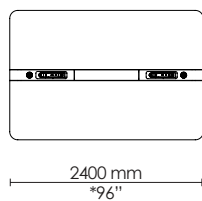

Without integrated electrification

EU: 2400 x 1600 mm  
US: 96" x 60"

With integrated electrification

EU: 2400 x 1600 mm  
US: 96" x 60"

Without integrated electrification

EU: 1500 x 1600 mm  
US: 60" x 60"

With integrated electrification

EU: 1500 x 1600 mm  
US: 60" x 60"

Without integrated electrification  
Unfolded

Folded

With integrated electrification  
Unfolded

Folded

\* Standard tabletop size; dimensions not converted

Without integrated electrification  
Unfolded

Folded

With integrated electrification  
Unfolded

Folded

\* Standard tabletop size; dimensions not converted