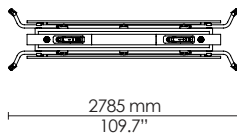

Without integrated electrification

EU: 2400 x 1600 mm  
US: 96" x 60"

With integrated electrification

EU: 2400 x 1600 mm  
US: 96" x 60"

Without integrated electrification

EU: 1500 x 1600 mm  
US: 60" x 60"

With integrated electrification

EU: 1500 x 1600 mm  
US: 60" x 60"

Without integrated electrification  
Unfolded

Folded

With integrated electrification  
Unfolded

Folded

\* Standard tabletop size; dimensions not converted

Without integrated electrification  
Unfolded

Folded

With integrated electrification  
Unfolded

Folded

\* Standard tabletop size; dimensions not converted