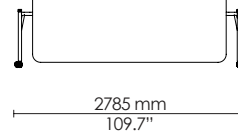

Without integrated electrification

EU: 2400 x 1600 mm  
US: 96" x 60"

With integrated electrification

EU: 2400 x 1600 mm  
US: 96" x 60"

Without integrated electrification

EU: 1500 x 1600 mm  
US: 60" x 60"

With integrated electrification

EU: 1500 x 1600 mm  
US: 60" x 60"

Without integrated electrification  
Unfolded

Folded

With integrated electrification  
Unfolded

Folded

\* Standard tabletop size; dimensions not converted

Without integrated electrification  
Unfolded

Folded

With integrated electrification  
Unfolded

Folded

\* Standard tabletop size; dimensions not converted