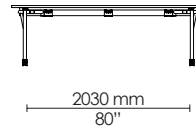

Without integrated electrification

EU: 2400 x 1600 mm  
US: 96" x 60"

With integrated electrification

EU: 2400 x 1600 mm  
US: 96" x 60"

Without integrated electrification

EU: 1500 x 1600 mm  
US: 60" x 60"

With integrated electrification

EU: 1500 x 1600 mm  
US: 60" x 60"

Without integrated electrification  
Unfolded

Folded

With integrated electrification  
Unfolded

Folded

\* Standard tabletop size; dimensions not converted

Without integrated electrification  
Unfolded

Folded

With integrated electrification  
Unfolded

Folded

\* Standard tabletop size; dimensions not converted