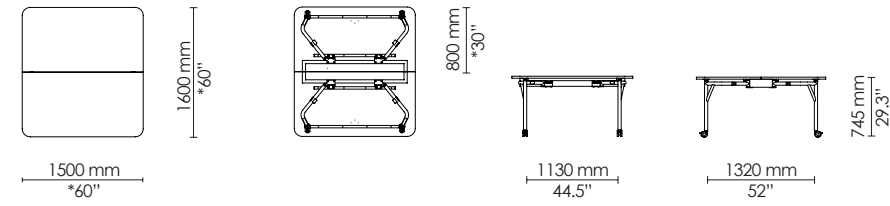

Without integrated electrification

EU: 2400 x 1600 mm  
US: 96" x 60"

With integrated electrification

EU: 2400 x 1600 mm  
US: 96" x 60"

Without integrated electrification

EU: 1500 x 1600 mm  
US: 60" x 60"

With integrated electrification

EU: 1500 x 1600 mm  
US: 60" x 60"

Without integrated electrification  
Unfolded

Folded

With integrated electrification  
Unfolded

Folded

\* Standard tabletop size; dimensions not converted

Without integrated electrification  
Unfolded

Folded

With integrated electrification  
Unfolded

Folded

\* Standard tabletop size; dimensions not converted