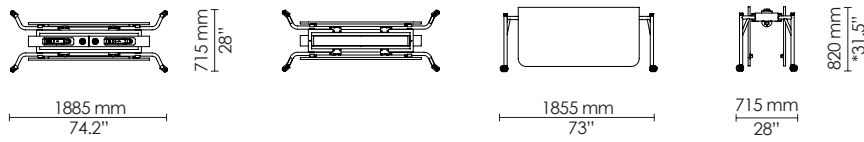

Without integrated electrification

EU: 2400 x 1600 mm  
US: 96" x 60"

With integrated electrification

EU: 2400 x 1600 mm  
US: 96" x 60"

Without integrated electrification

EU: 1500 x 1600 mm  
US: 60" x 60"

With integrated electrification

EU: 1500 x 1600 mm  
US: 60" x 60"

Without integrated electrification  
Unfolded

Folded

With integrated electrification  
Unfolded

Folded

\* Standard tabletop size; dimensions not converted

Without integrated electrification  
Unfolded

Folded

With integrated electrification  
Unfolded

Folded

\* Standard tabletop size; dimensions not converted