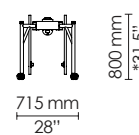

Without integrated electrification

EU: 2400 x 1600 mm  
US: 96" x 60"

With integrated electrification

EU: 2400 x 1600 mm  
US: 96" x 60"

Without integrated electrification

EU: 1500 x 1600 mm  
US: 60" x 60"

With integrated electrification

EU: 1500 x 1600 mm  
US: 60" x 60"

Without integrated electrification  
Unfolded

Folded

With integrated electrification  
Unfolded

Folded

\* Standard tabletop size; dimensions not converted

Without integrated electrification  
Unfolded

Folded

With integrated electrification  
Unfolded

Folded

\* Standard tabletop size; dimensions not converted