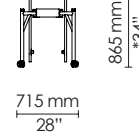

Without integrated electrification

EU: 2400 x 1600 mm  
US: 96" x 60"

With integrated electrification

EU: 2400 x 1600 mm  
US: 96" x 60"

Without integrated electrification

EU: 1500 x 1600 mm  
US: 60" x 60"

With integrated electrification

EU: 1500 x 1600 mm  
US: 60" x 60"

Without integrated electrification  
Unfolded

Folded

With integrated electrification  
Unfolded

Folded

\* Standard tabletop size; dimensions not converted

Without integrated electrification  
Unfolded

Folded

With integrated electrification  
Unfolded

Folded

\* Standard tabletop size; dimensions not converted