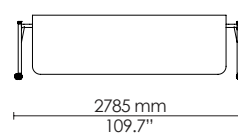

Without integrated electrification

EU: 2400 x 1600 mm  
US: 96" x 60"

With integrated electrification

EU: 2400 x 1600 mm  
US: 96" x 60"

Without integrated electrification

EU: 1500 x 1600 mm  
US: 60" x 60"

With integrated electrification

EU: 1500 x 1600 mm  
US: 60" x 60"

Without integrated electrification  
Unfolded

Folded

With integrated electrification  
Unfolded

Folded

\* Standard tabletop size; dimensions not converted

Without integrated electrification  
Unfolded

Folded

With integrated electrification  
Unfolded

Folded

\* Standard tabletop size; dimensions not converted