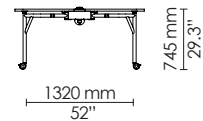

Without integrated electrification

EU: 2400 x 1600 mm  
US: 96" x 60"

With integrated electrification

EU: 2400 x 1600 mm  
US: 96" x 60"

Without integrated electrification

EU: 1500 x 1600 mm  
US: 60" x 60"

With integrated electrification

EU: 1500 x 1600 mm  
US: 60" x 60"

Without integrated electrification  
Unfolded

Folded

With integrated electrification  
Unfolded

Folded

\* Standard tabletop size; dimensions not converted

Without integrated electrification  
Unfolded

Folded

With integrated electrification  
Unfolded

Folded

\* Standard tabletop size; dimensions not converted