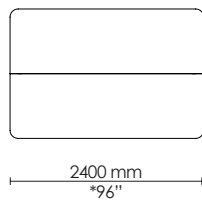

Without integrated electrification

EU: 2400 x 1600 mm  
US: 96" x 60"

With integrated electrification

EU: 2400 x 1600 mm  
US: 96" x 60"

Without integrated electrification

EU: 1500 x 1600 mm  
US: 60" x 60"

With integrated electrification

EU: 1500 x 1600 mm  
US: 60" x 60"

Without integrated electrification  
Unfolded

Folded

With integrated electrification  
Unfolded

Folded

\* Standard tabletop size; dimensions not converted

Without integrated electrification  
Unfolded

Folded

With integrated electrification  
Unfolded

Folded

\* Standard tabletop size; dimensions not converted