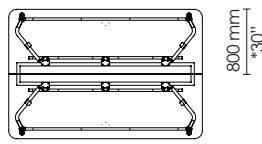

Without integrated electrification

EU: 2400 x 1600 mm  
US: 96" x 60"

With integrated electrification

EU: 2400 x 1600 mm  
US: 96" x 60"

Without integrated electrification

EU: 1500 x 1600 mm  
US: 60" x 60"

With integrated electrification

EU: 1500 x 1600 mm  
US: 60" x 60"

Without integrated electrification  
Unfolded

Folded

With integrated electrification  
Unfolded

Folded

\* Standard tabletop size; dimensions not converted

Without integrated electrification  
Unfolded

Folded

With integrated electrification  
Unfolded

Folded

\* Standard tabletop size; dimensions not converted