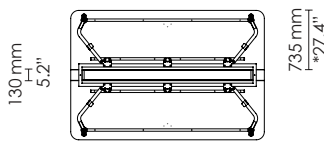

Without integrated electrification

EU: 2400 x 1600 mm  
US: 96" x 60"

With integrated electrification

EU: 2400 x 1600 mm  
US: 96" x 60"

Without integrated electrification

EU: 1500 x 1600 mm  
US: 60" x 60"

With integrated electrification

EU: 1500 x 1600 mm  
US: 60" x 60"

Without integrated electrification  
Unfolded

Folded

With integrated electrification  
Unfolded

Folded

\* Standard tabletop size; dimensions not converted

Without integrated electrification  
Unfolded

Folded

With integrated electrification  
Unfolded

Folded

\* Standard tabletop size; dimensions not converted