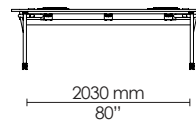

Without integrated electrification

EU: 2400 x 1600 mm  
US: 96" x 60"

With integrated electrification

EU: 2400 x 1600 mm  
US: 96" x 60"

Without integrated electrification

EU: 1500 x 1600 mm  
US: 60" x 60"

With integrated electrification

EU: 1500 x 1600 mm  
US: 60" x 60"

Without integrated electrification  
Unfolded

Folded

With integrated electrification  
Unfolded

Folded

\* Standard tabletop size; dimensions not converted

Without integrated electrification  
Unfolded

Folded

With integrated electrification  
Unfolded

Folded

\* Standard tabletop size; dimensions not converted