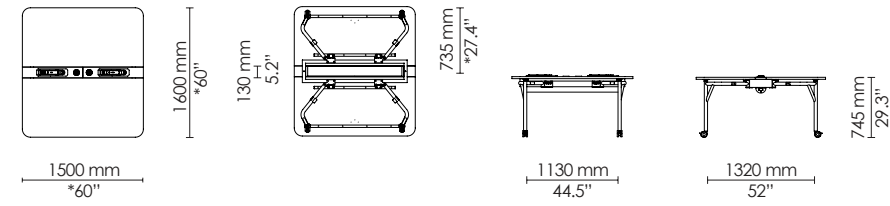

Without integrated electrification

EU: 2400 x 1600 mm  
US: 96" x 60"

With integrated electrification

EU: 2400 x 1600 mm  
US: 96" x 60"

Without integrated electrification

EU: 1500 x 1600 mm  
US: 60" x 60"

With integrated electrification

EU: 1500 x 1600 mm  
US: 60" x 60"

Without integrated electrification  
Unfolded

Folded

With integrated electrification  
Unfolded

Folded

\* Standard tabletop size; dimensions not converted

Without integrated electrification  
Unfolded

Folded

With integrated electrification  
Unfolded

Folded

\* Standard tabletop size; dimensions not converted