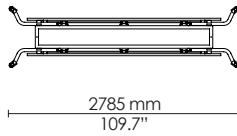

Without integrated electrification

EU: 2400 x 1600 mm  
US: 96" x 60"

With integrated electrification

EU: 2400 x 1600 mm  
US: 96" x 60"

Without integrated electrification

EU: 1500 x 1600 mm  
US: 60" x 60"

With integrated electrification

EU: 1500 x 1600 mm  
US: 60" x 60"

Without integrated electrification  
Unfolded

Folded

With integrated electrification  
Unfolded

Folded

\* Standard tabletop size; dimensions not converted

Without integrated electrification  
Unfolded

Folded

With integrated electrification  
Unfolded

Folded

\* Standard tabletop size; dimensions not converted