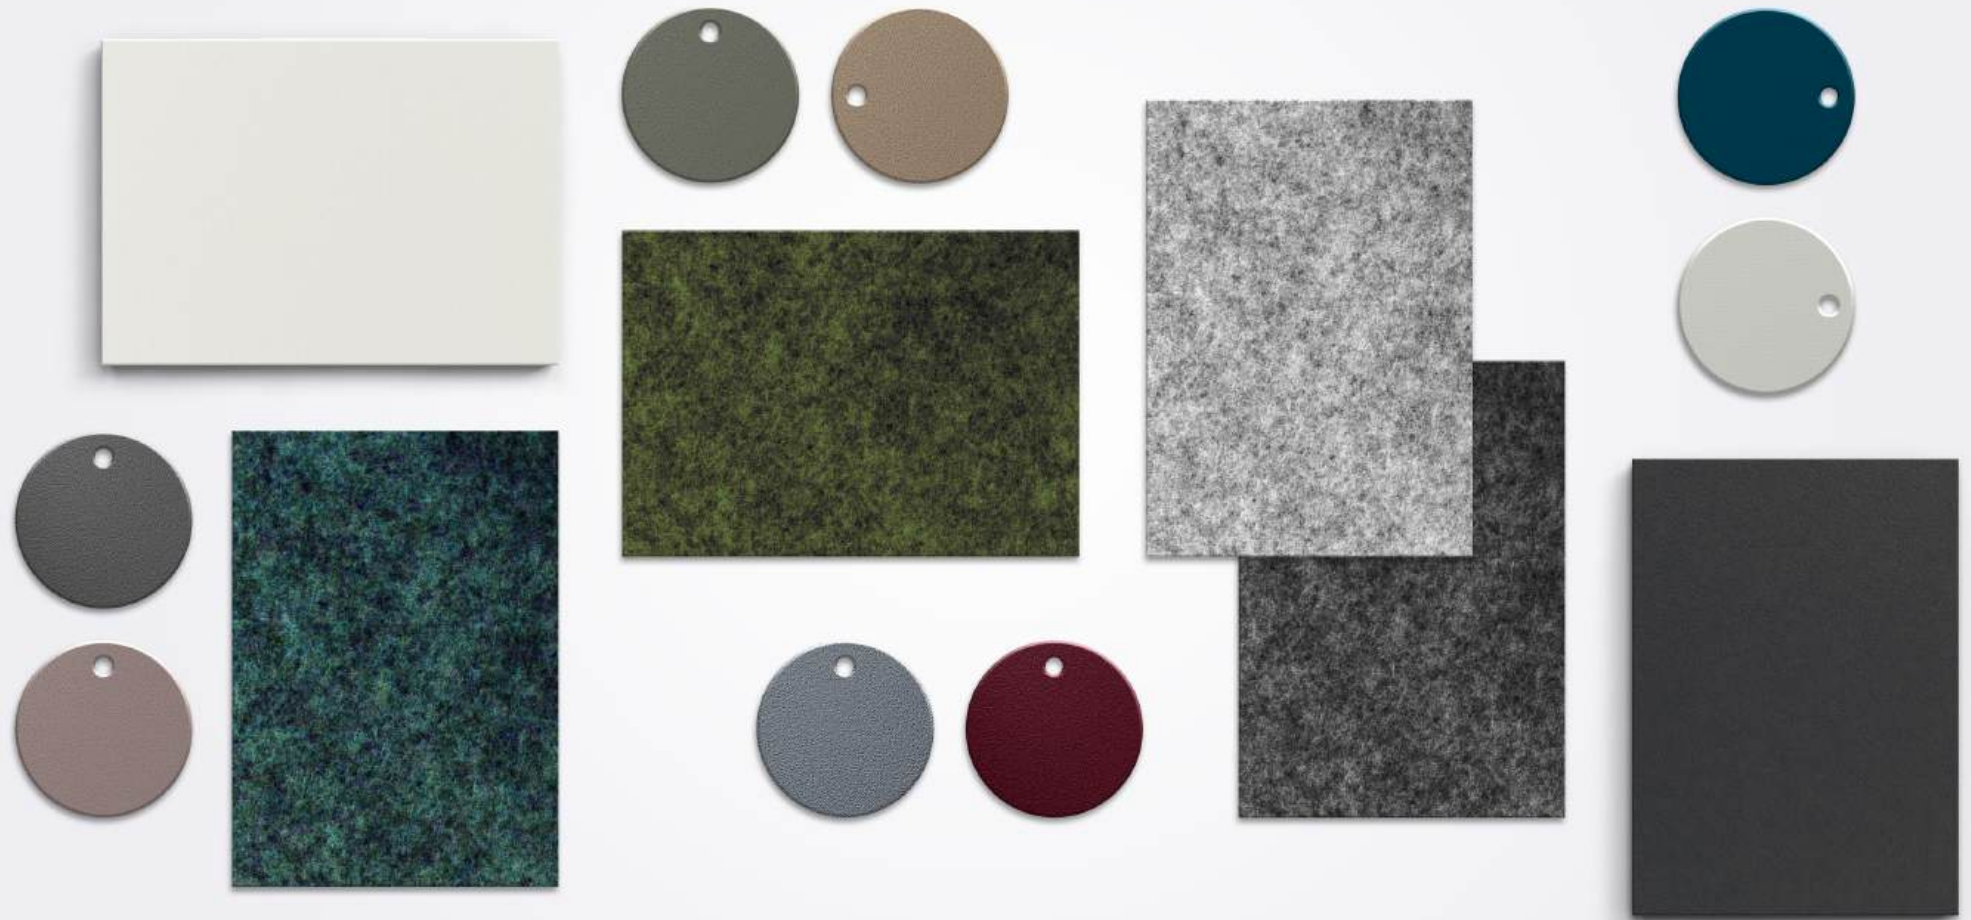

PLASTICS & FELT

COLLECTION

casala