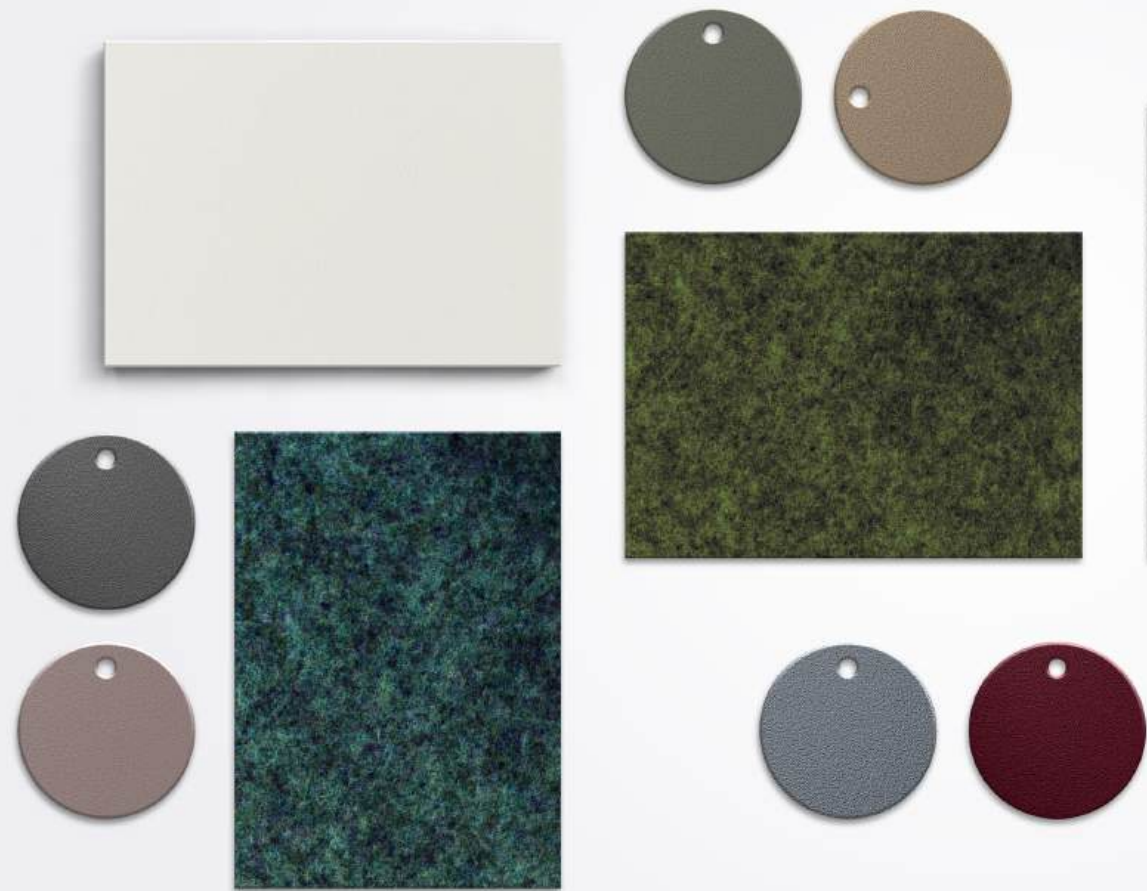

Quality materials united for stylish interior concepts

Casala's materials and finishes combine a harmonious blend of colours and patterns ensuring they both complement and integrate effortlessly with each interior concept for professional and public spaces. In today's world, the choice of materials is not just about design and functionality, but also about the broader impact on our environment. Our materials contain a high percentage of recycled content and meet various standard certifications. We are continuously looking for innovative and sustainable materials and production techniques, while maintaining commitment to quality, sustainability and our philosophy "Design Linked to Functionality".

casala