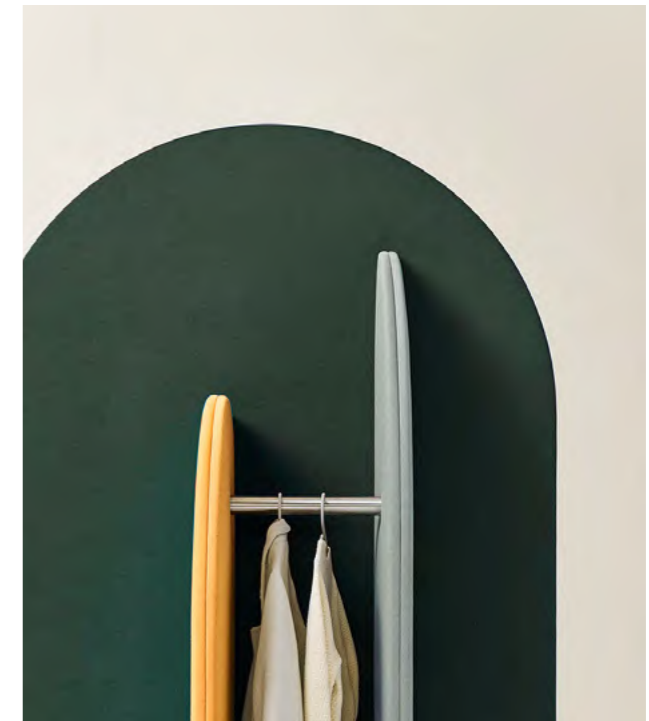

NL
De gestoffeerde wandpanelen zijn opgebouwd uit twee delen. Zodoende kunnen zijdes verschillend gestoffeerd worden. De panelen worden verbonden met een solide koppeling en gefixeerd op een zwarte houten plint.

DE
Die gepolsterten Wandpaneele bestehen aus zwei Teilen. Auf diese Weise können die Seiten unterschiedlich gepolstert werden. Die Paneele sind mit einer soliden Kupplung verbunden und auf einem schwarzen Holzsockel befestigt.

FR
Les panneaux se composent de deux parties, ce qui permet de tapisser les deux côtés dans des tissus différents. Les panneaux s'assemblent grâce à un solide système de liaison et sont disposés sur un socle en bois noir.