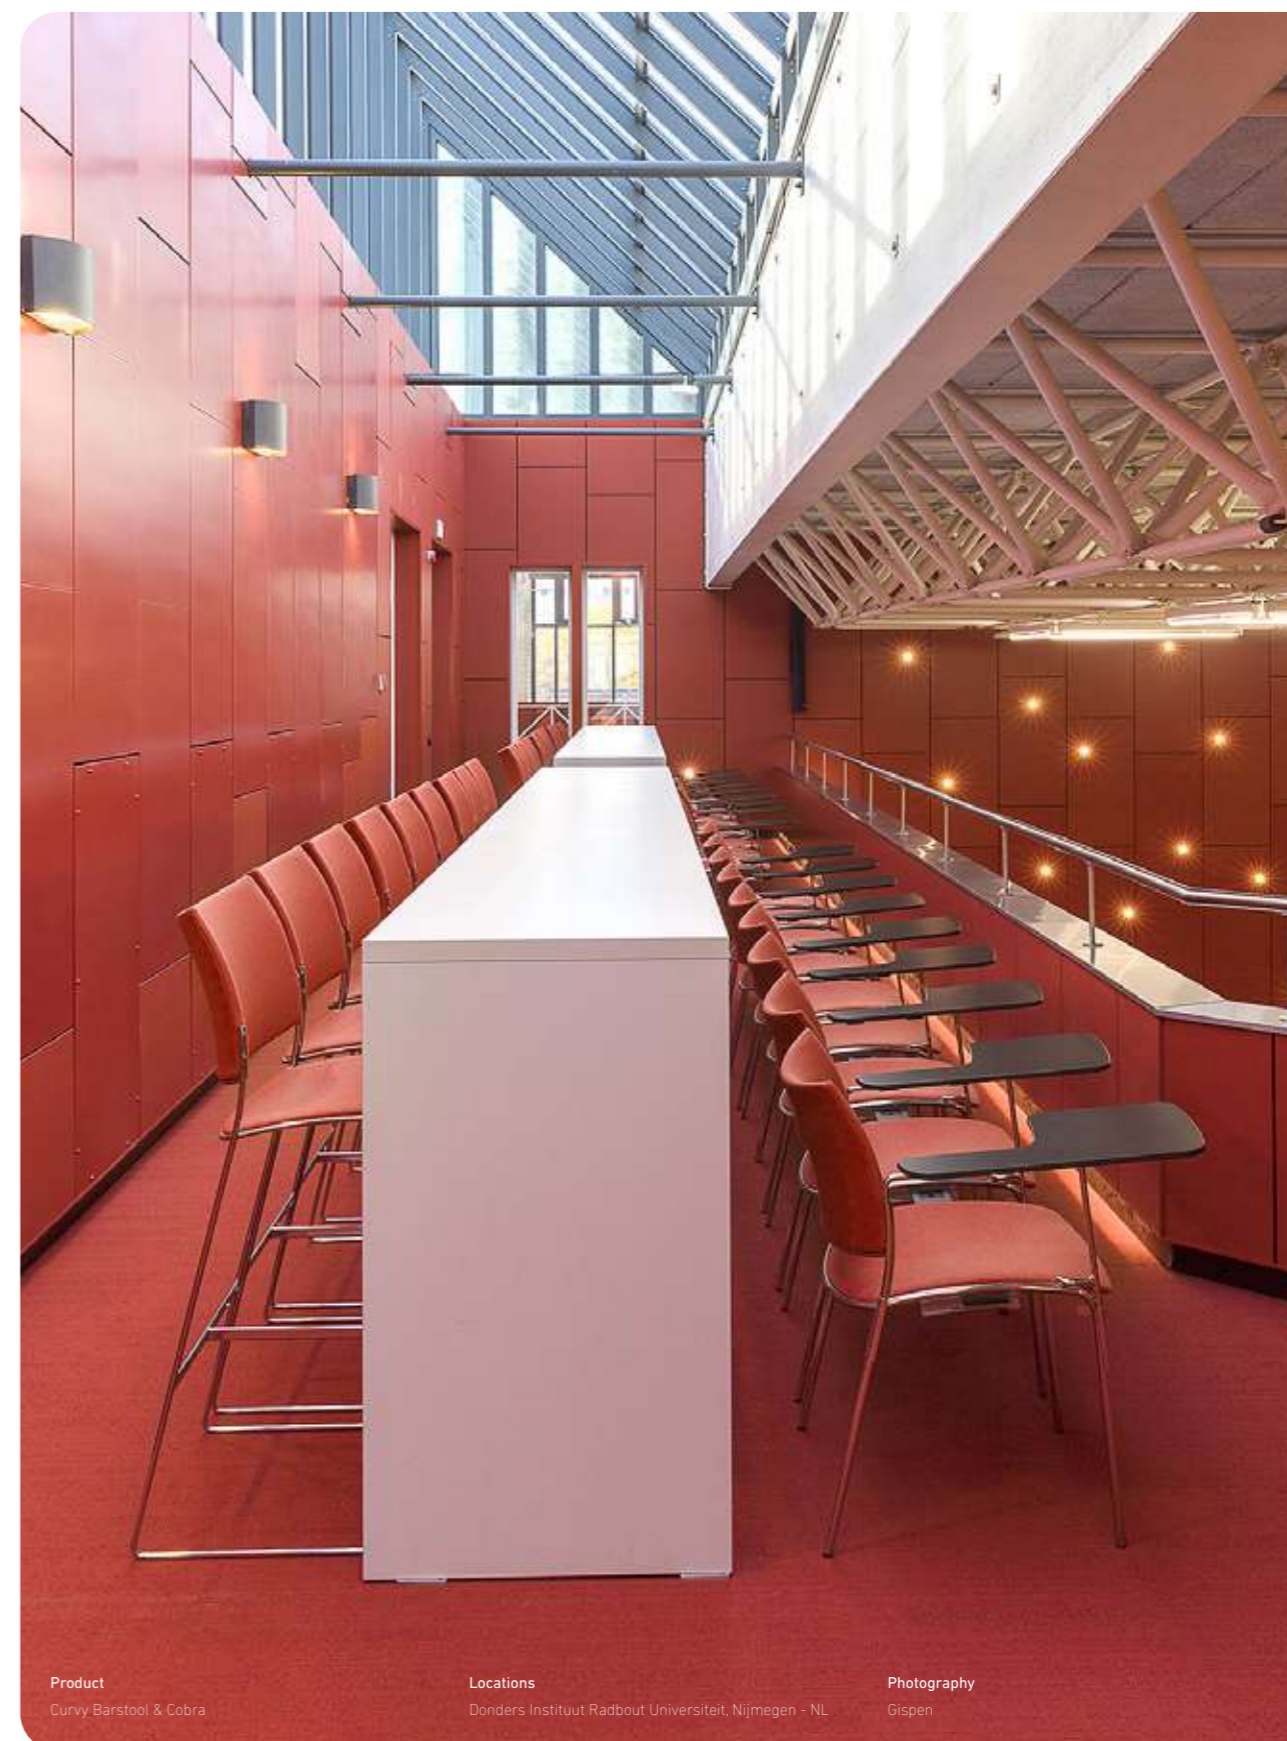

Product
Curvy Barstool & Cobra

Locations
Donders Instituut Radboud Universiteit, Nijmegen - NL

Photography
Gispen