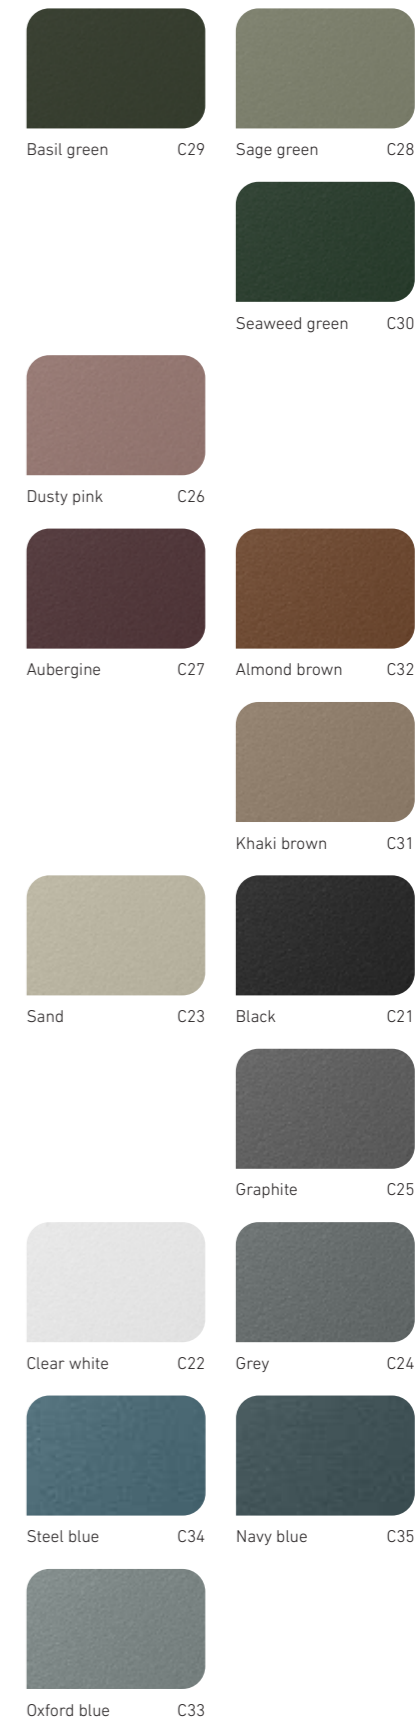

NL
Alle kunststof zittingen en rugleuningen van de Curvy Family zijn vervaardigd uit 100% gerecycled materiaal. Dit innovatieve materiaal biedt Casala aan voor de modellen Carver, Cello, Cobra en Curvy. En het mooie is dat dit materiaal ook weer 100% hoogwaardig te recyclen is.

DE
Alle Kunststoffsitze und -rückenlehnen der Curvy Familie sind aus 100 % recyceltem Material hergestellt. Casala bietet dieses innovative Material für die Modelle Carver, Cello, Cobra und Curvy an. Und das tolle ist, dass dieses Material auch wieder zu 100% hochwertig recycelbar ist.

FR
Tous les sièges et dossiers en plastique de la famille Curvy sont fabriqués à partir de matériaux 100 % recyclés. Casala propose ce matériau innovant pour les modèles Carver, Cello, Cobra et Curvy. Et le point positif c'est que ce matériau est également recyclable à 100 % pour un résultat de haute qualité.