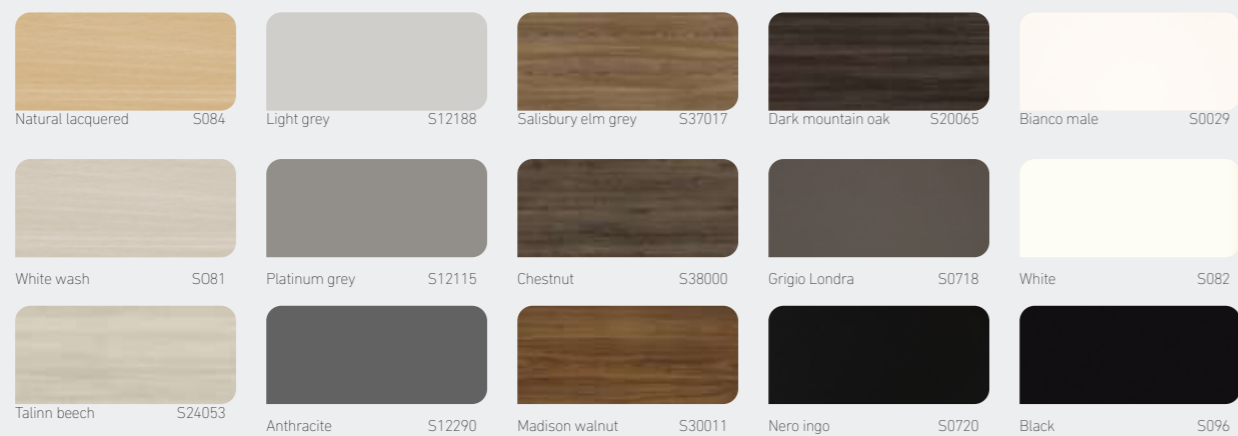

# CURVY FAMILY FINISHES

## Plastic colours 100% recycled materials

\*Carver is only available in the colours marked \*; Clear white C22, Black C21, Grey C24, Steel blue C34, Basil green C30

## Staining & lacquer