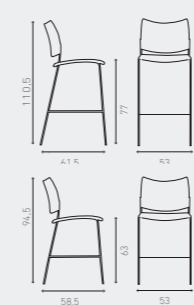

Shell natural beech

3289/07 9.9 KG

Backrest natural beech + upholstered seat

3287/07 10.2 KG

Backrest padded upholstered + upholstered seat

Sizes in cm

**Cobra barstool counter**

1278/06 7.5 KG

Shell plastic

1279/06 7.7 KG

Shell plastic, upholstered seat

2278/06 8.1 KG

Fully upholstered

**Cobra barstool**

1278/07 7.8 KG

Shell plastic