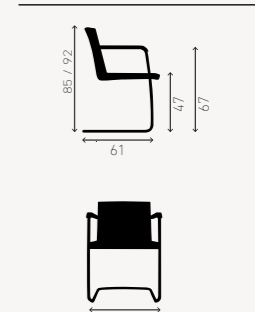

High backrest

2669/10

Low backrest

2669/11

High backrest

4664/10

Low backrest

LEON

LEON II

LEON IV

LEON LOUNGE

sizes in cm

CASALA LEON

CASALA LEON

PRODUCT
LEON IV
TEMO CONFERENCE TABLE

SHOWROOMS