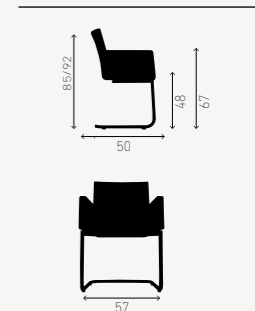

High backrest

2669/10

Low backrest

2669/11

High backrest

4664/10

Low backrest

LEON

LEON II

LEON IV

LEON LOUNGE

sizes in cm

CASALA LEON

CASALA LEON

PRODUCT
LEON IV
TEMO CONFERENCE TABLE

SHOWROOMS