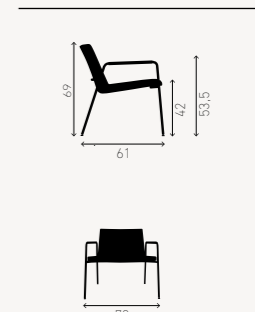

Standard upholstered, high backrest

2664/10

Deluxe upholstered, low backrest

2664/11

Deluxe upholstered, high backrest

2665/10

Low backrest

2665/11

High backrest

2669/10

Low backrest

2669/11

High backrest

4664/10

Low backrest

LEON

LEON II

LEON IV

LEON LOUNGE

sizes in cm

CASALA LEON

CASALA LEON

PRODUCT
LEON IV
TEMO CONFERENCE TABLE

SHOWROOMS