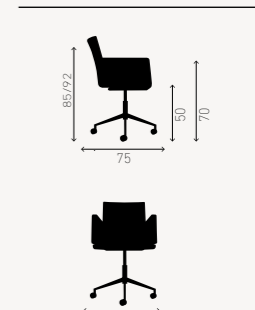

Standard upholstered, high backrest

2664/10

Deluxe upholstered, low backrest

2664/11

Deluxe upholstered, high backrest

2665/10

Low backrest

2665/11

High backrest

2669/10

Low backrest

2669/11

High backrest

4664/10

Low backrest

LEON

LEON II

LEON IV

LEON LOUNGE

sizes in cm

CASALA LEON

CASALA LEON

PRODUCT
LEON IV
TEMO CONFERENCE TABLE

SHOWROOMS