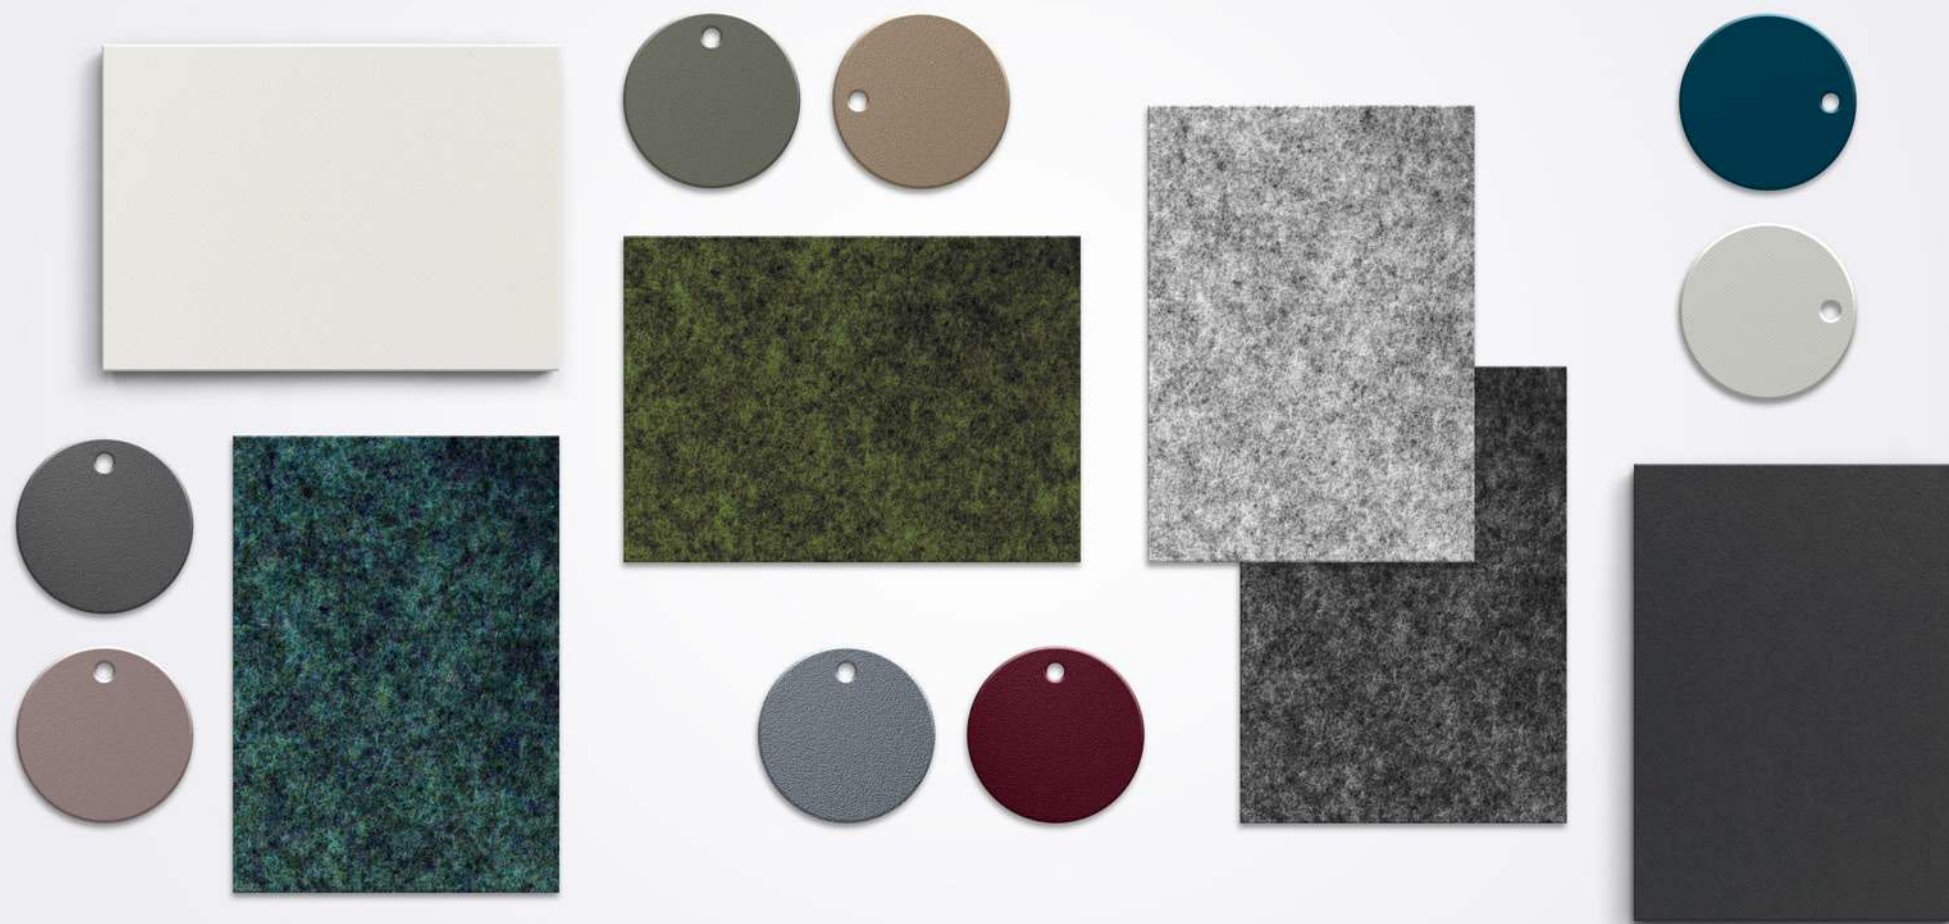

PLASTICS & FELT

COLLECTION

casala