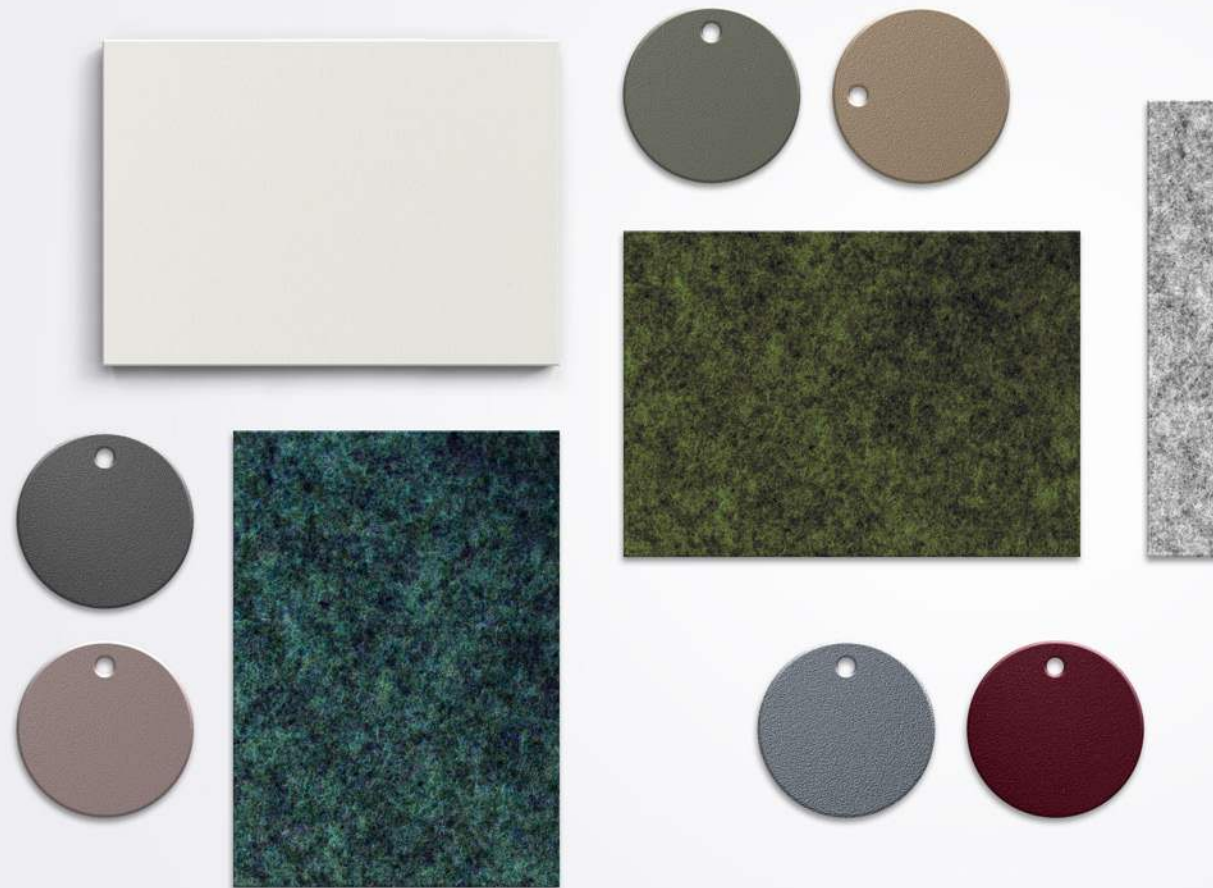

Quality materials united for stylish interior concepts

Casala's materials and finishes combine a harmonious blend of colours and patterns ensuring they both complement and integrate effortlessly with each interior concept for professional and public spaces. In today's world, the choice of materials is not just about design and functionality, but also about the broader impact on our environment. Our materials contain a high percentage of recycled content and meet various standard certifications. We are continuously looking for innovative and sustainable materials and production techniques, while maintaining commitment to quality, sustainability and our philosophy "Design Linked to Functionality".

casala