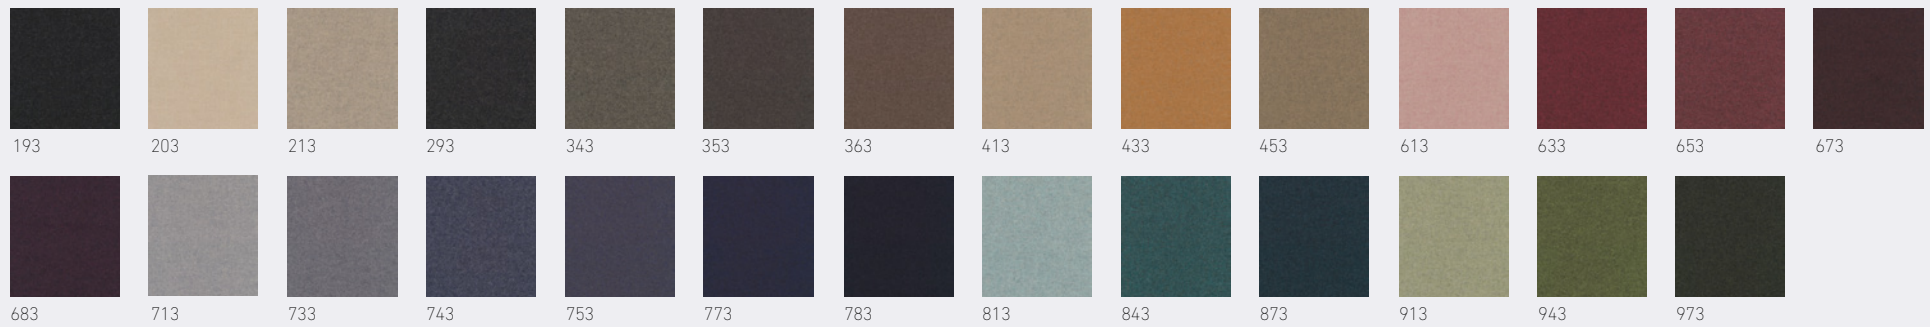

CANVAS 2

Fabric band 6

SPECIFICATIONS & SAMPLE SERVICE

The colours in this publication may differ to the original product.
We recommend requesting a product sample.
Sample service and further information: www.kvadrat.dk

DIVINA 3

Fabric band 6

SPECIFICATIONS & SAMPLE SERVICE

The colours in this publication may differ to the original product.
We recommend requesting a product sample.
Sample service and further information: www.kvadrat.dk

DIVINA MD

Fabric band 6

DIVINA MELANGE 3

Fabric band 6

SPECIFICATIONS & SAMPLE SERVICE

The colours in this publication may differ to the original product.
We recommend requesting a product sample.
Sample service and further information: www.kvadrat.dk