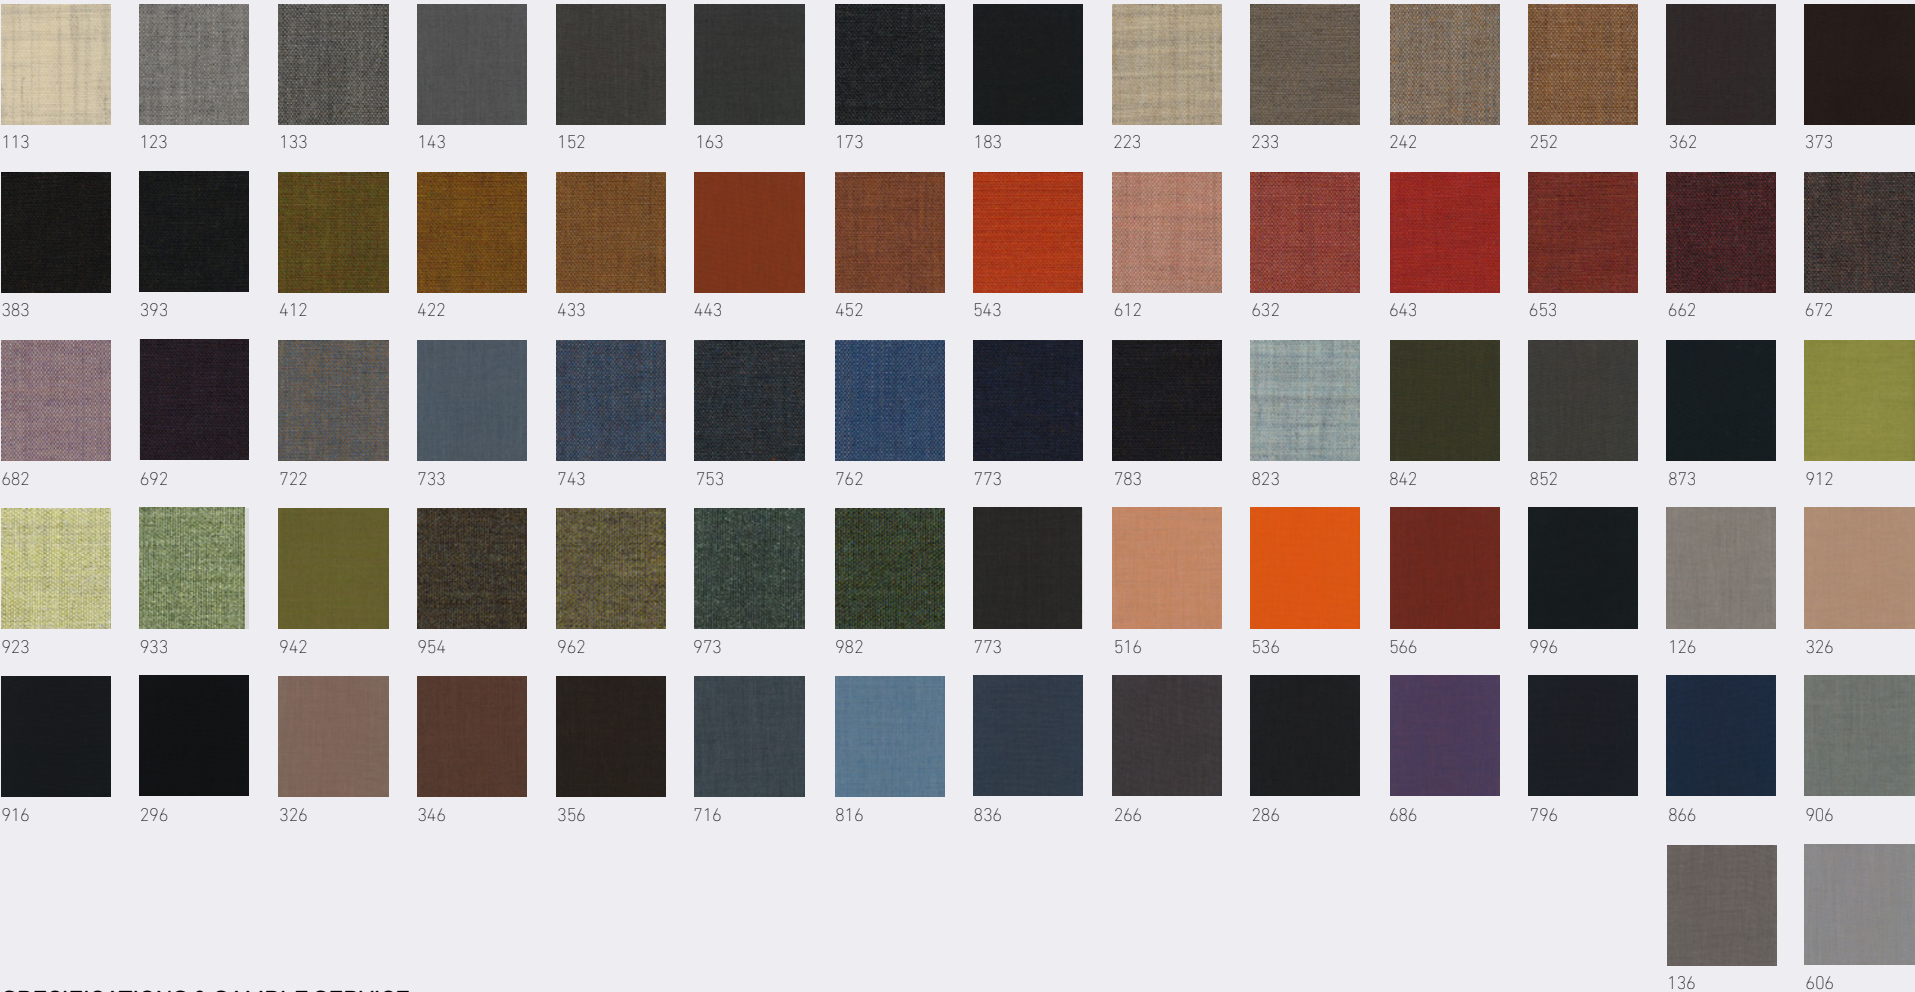

REMIX 3

Fabric band 4

SPECIFICATIONS & SAMPLE SERVICE

The colours in this publication may differ to the original product.
We recommend requesting a product sample.
Sample service and further information: www.kvadrat.dk