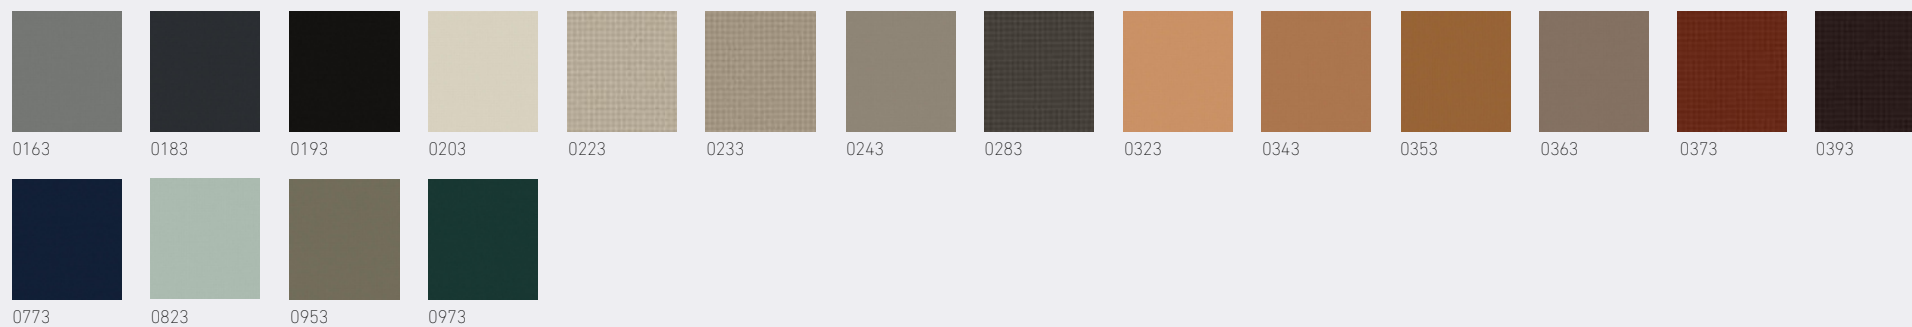

KURI

Fabric band 4

SPECIFICATIONS & SAMPLE SERVICE

The colours in this publication may differ to the original product.
We recommend requesting a product sample.
Sample service and further information: www.kvadrat.dk