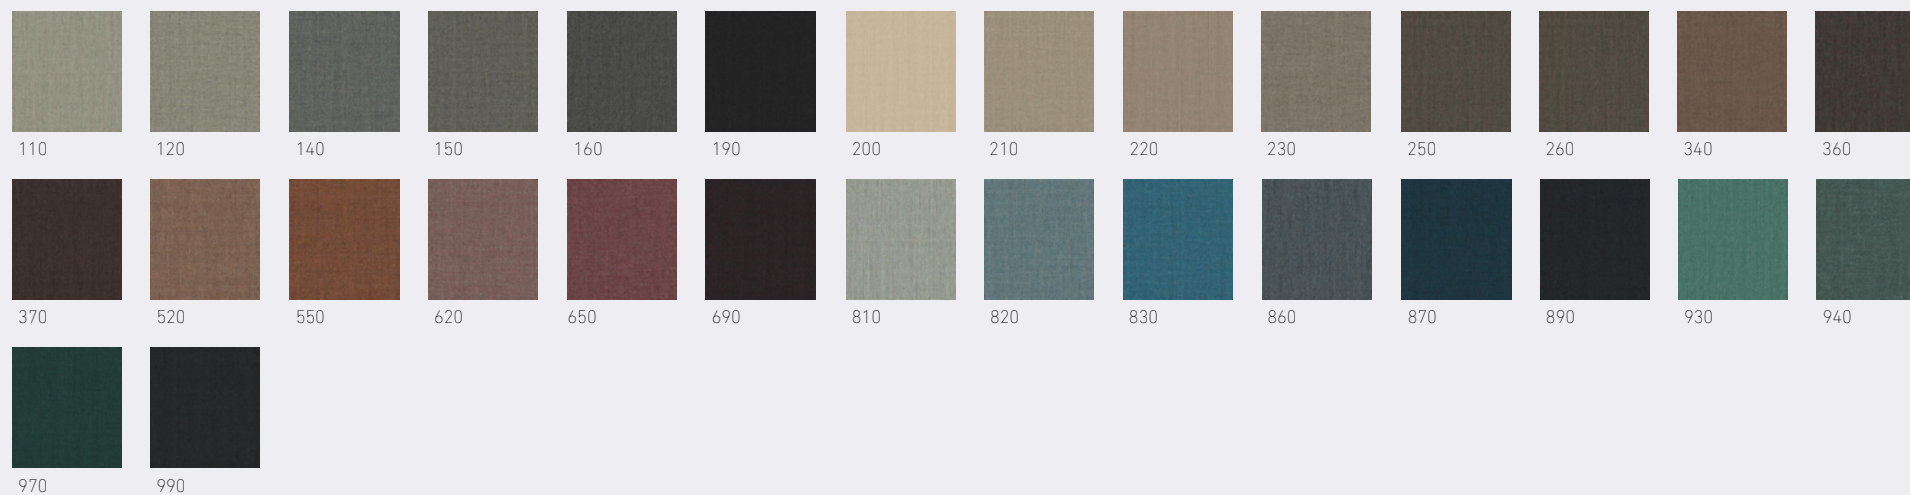

TECHNICOLOUR

Fabric band 4

SPECIFICATIONS & SAMPLE SERVICE

The colours in this publication may differ to the original product.
We recommend requesting a product sample.
Sample service and further information: www.kvadrat.dk