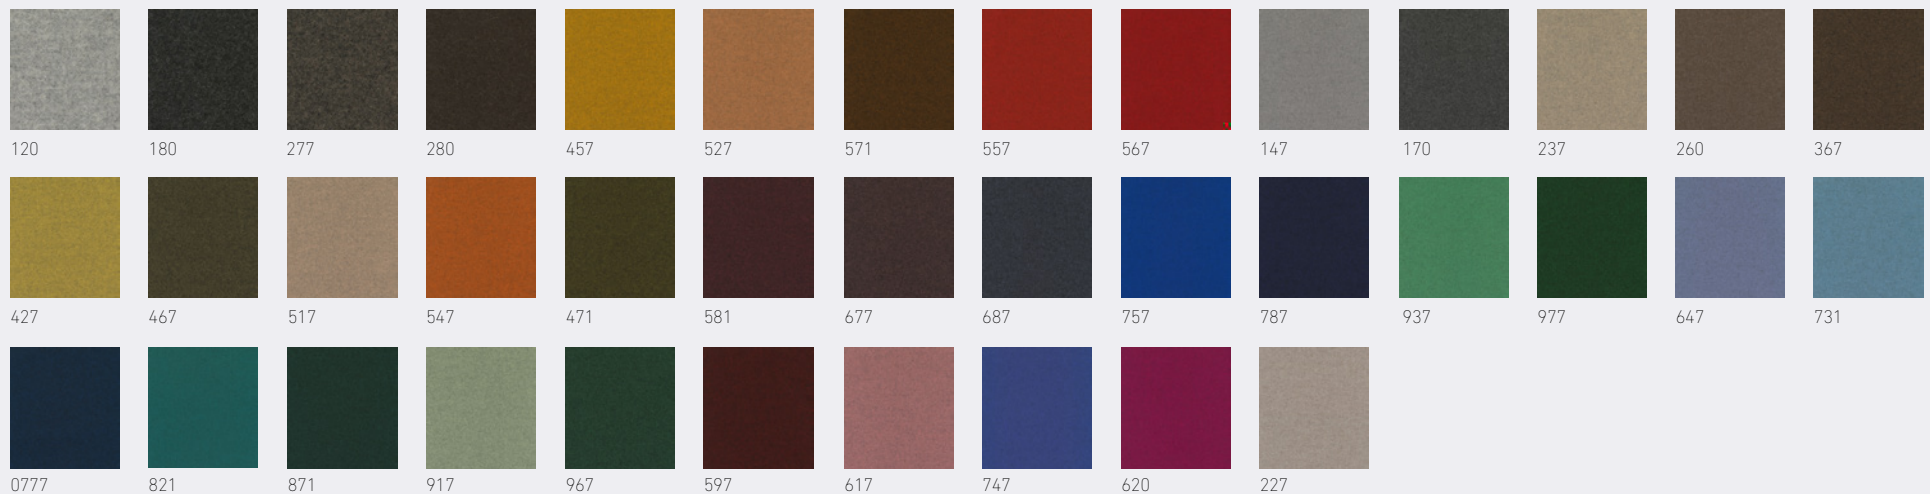

CANVAS 2

Fabric band 6

SPECIFICATIONS & SAMPLE SERVICE

The colours in this publication may differ to the original product.
We recommend requesting a product sample.
Sample service and further information: www.kvadrat.dk

DIVINA 3

Fabric band 6

SPECIFICATIONS & SAMPLE SERVICE

The colours in this publication may differ to the original product.
We recommend requesting a product sample.
Sample service and further information: www.kvadrat.dk

DIVINA MD

Fabric band 6

DIVINA MELANGE 3

Fabric band 6

SPECIFICATIONS & SAMPLE SERVICE

The colours in this publication may differ to the original product.
We recommend requesting a product sample.
Sample service and further information: www.kvadrat.dk