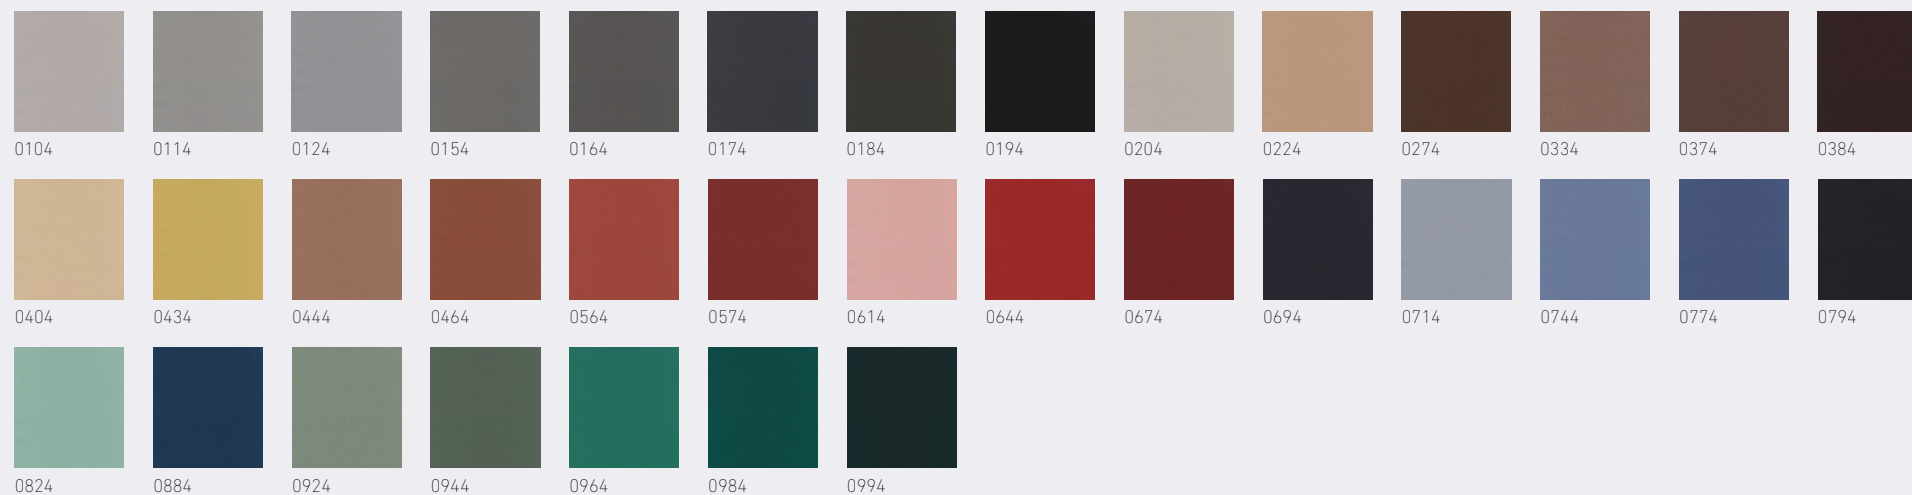

REFLECT

Fabric band 3

SPECIFICATIONS & SAMPLE SERVICE

The colours in this publication may differ to the original product.
We recommend requesting a product sample.
Sample service and further information: www.kvadrat.dk