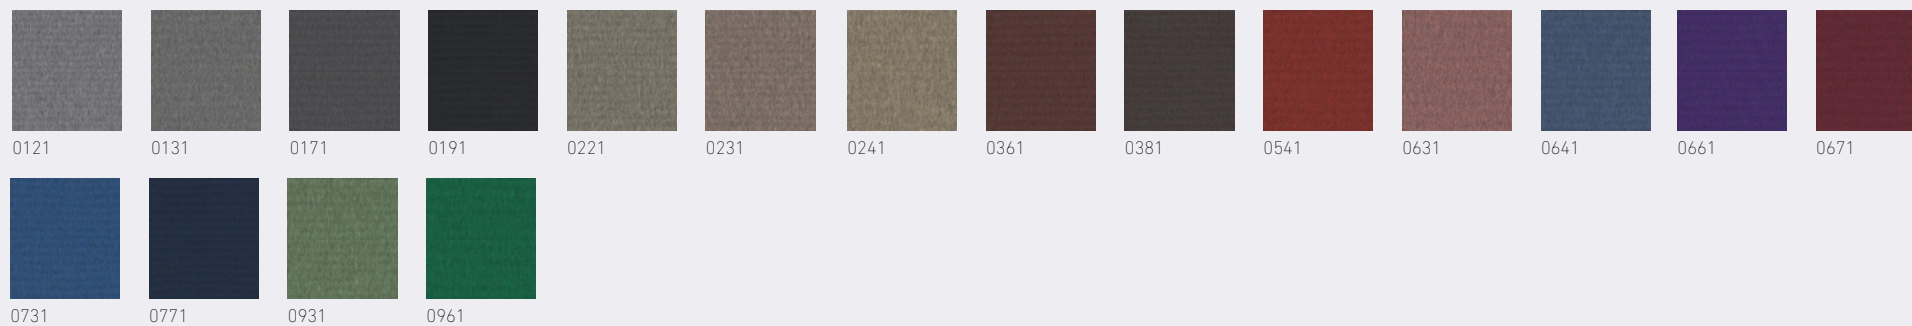

TELAMIA

Fabric band 2

SPECIFICATIONS & SAMPLE SERVICE

The colours in this publication may differ to the original product.
We recommend requesting a product sample.
Sample service and further information: www.kvadrat.dk