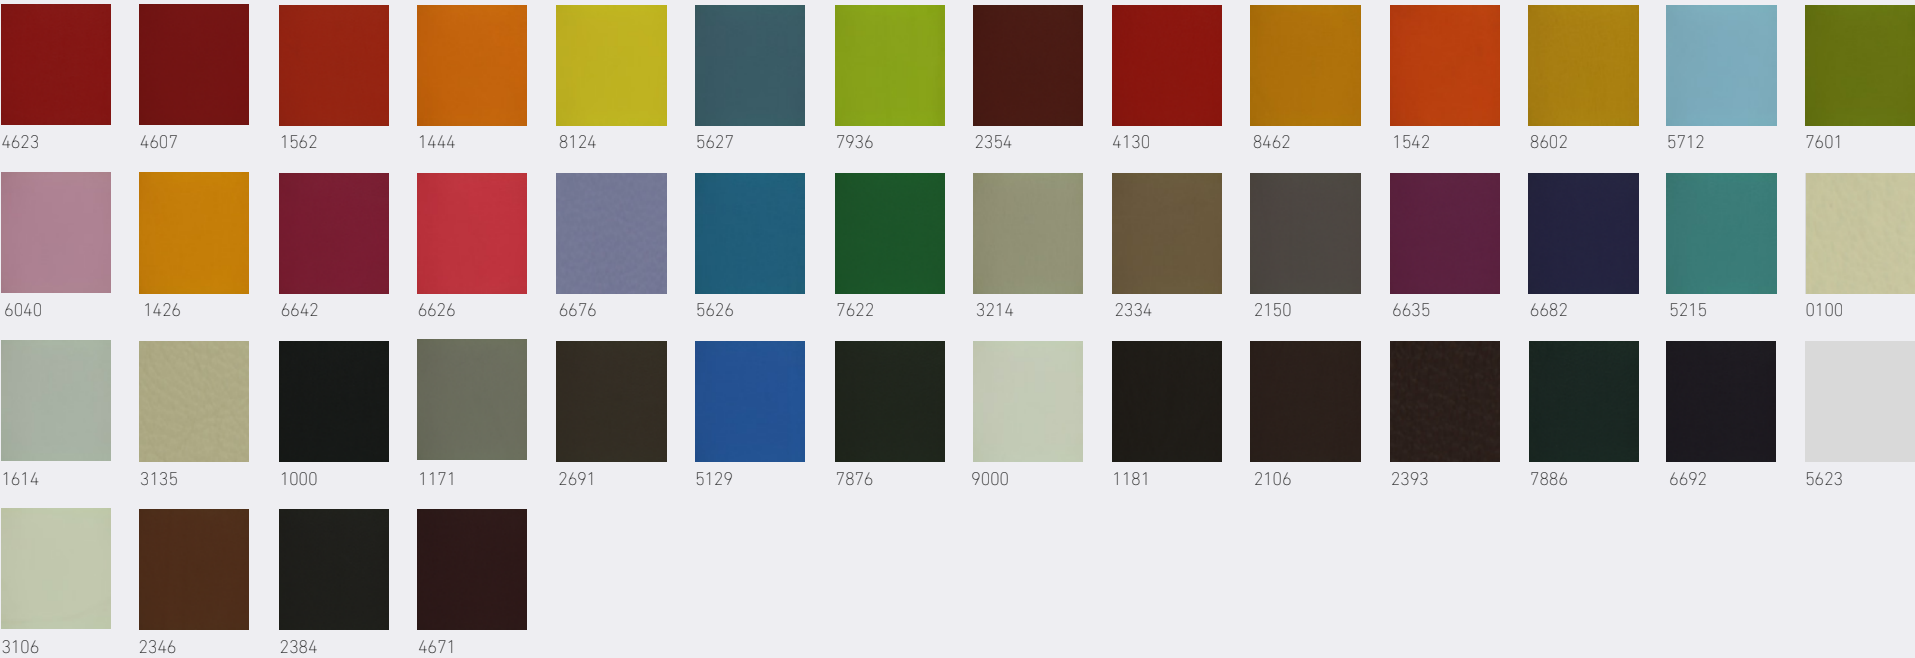

CANVAS 2

Fabric band 6

SPECIFICATIONS & SAMPLE SERVICE

The colours in this publication may differ to the original product.
We recommend requesting a product sample.
Sample service and further information: www.kvadrat.dk

DIVINA MD

Fabric band 6

DIVINA MELANGE 3

Fabric band 6

SPECIFICATIONS & SAMPLE SERVICE

The colours in this publication may differ to the original product.
We recommend requesting a product sample.
Sample service and further information: www.kvadrat.dk

HALLINGDAL 65

Fabric band 7

SPECIFICATIONS & SAMPLE SERVICE

The colours in this publication may differ to the original product.
We recommend requesting a product sample.
Sample service and further information: www.kvadrat.dk

LEATHER

Collection 1012

SPECIFICATIONS & SAMPLE SERVICE

The colours in this publication may differ to the original product.
We recommend requesting a product sample.
Sample service and further information: www.ohmannleather.com